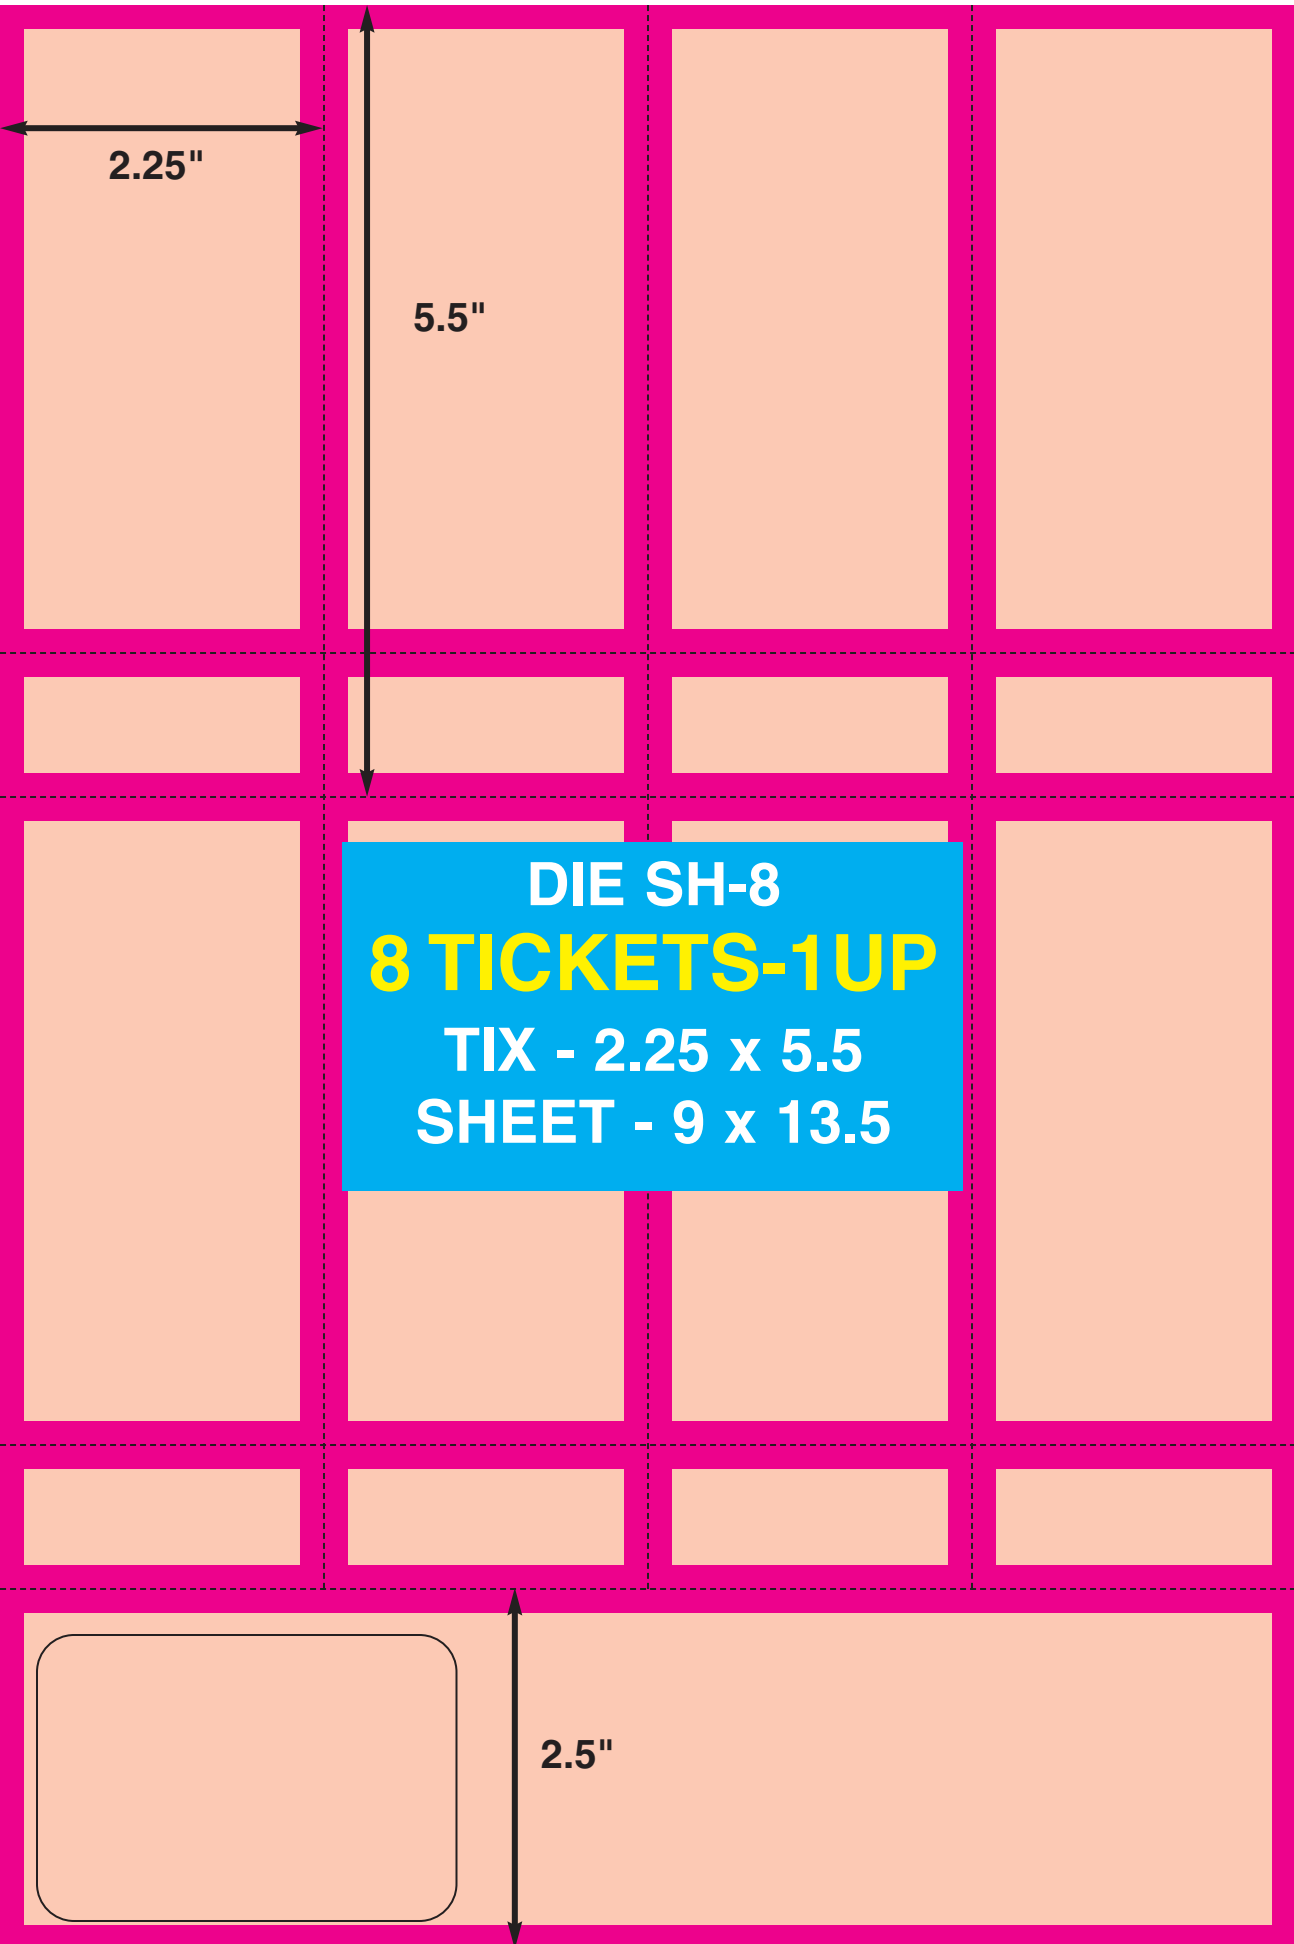

2"

DIE SH-5
18 TICKETS-1UP
TIX - 1.777 x 5
SHEET - 16 x 12

2.7

5.5"

DIE SH-7
9 TICKETS-1UP
TIX - 2.7 x 5.5
SHEET - 10.8 x 16.5

2.25"

5.5"

DIE SH-8
8 TICKETS-1UP
TIX - 2.25 x 5.5
SHEET - 9 x 13.5

2.5"

1.937"

5"

DIE SH-9
18 TICKETS-1UP
TIX - 1.937 x 5
SHEET - 11.622 x 17

2"

2.25"

5.5"

DIE SH-10
8 TICKETS-1UP

DIE SH-18
14 TICKETS
+ I.D. Card - 1up
TIX - 1.7 x 5.5
SHEET - 11 x 13.6

DIE SH-19
18 TICKETS - 1UP
TIX - 1.75 x 5
SHEET - 10.5 x 17

2.875"

5"

.625"

2.2"

11"

DIE SH-21
8.5 x 11 - 2 up
TIX - 2.2 x 5.625

DIE SH-22
12 TICKETS-1UP
TIX - 1.9375 x 5
SHEET - 11.625 x 12

DIE SH-23
12 TICKETS-1UP
TIX - 2 x 5.8125
SHEET - 12 x 17.5

DIE SH-24
8 TICKETS-1UP
TIX - 1.75 x 6.125
SHEET - 14 x 8