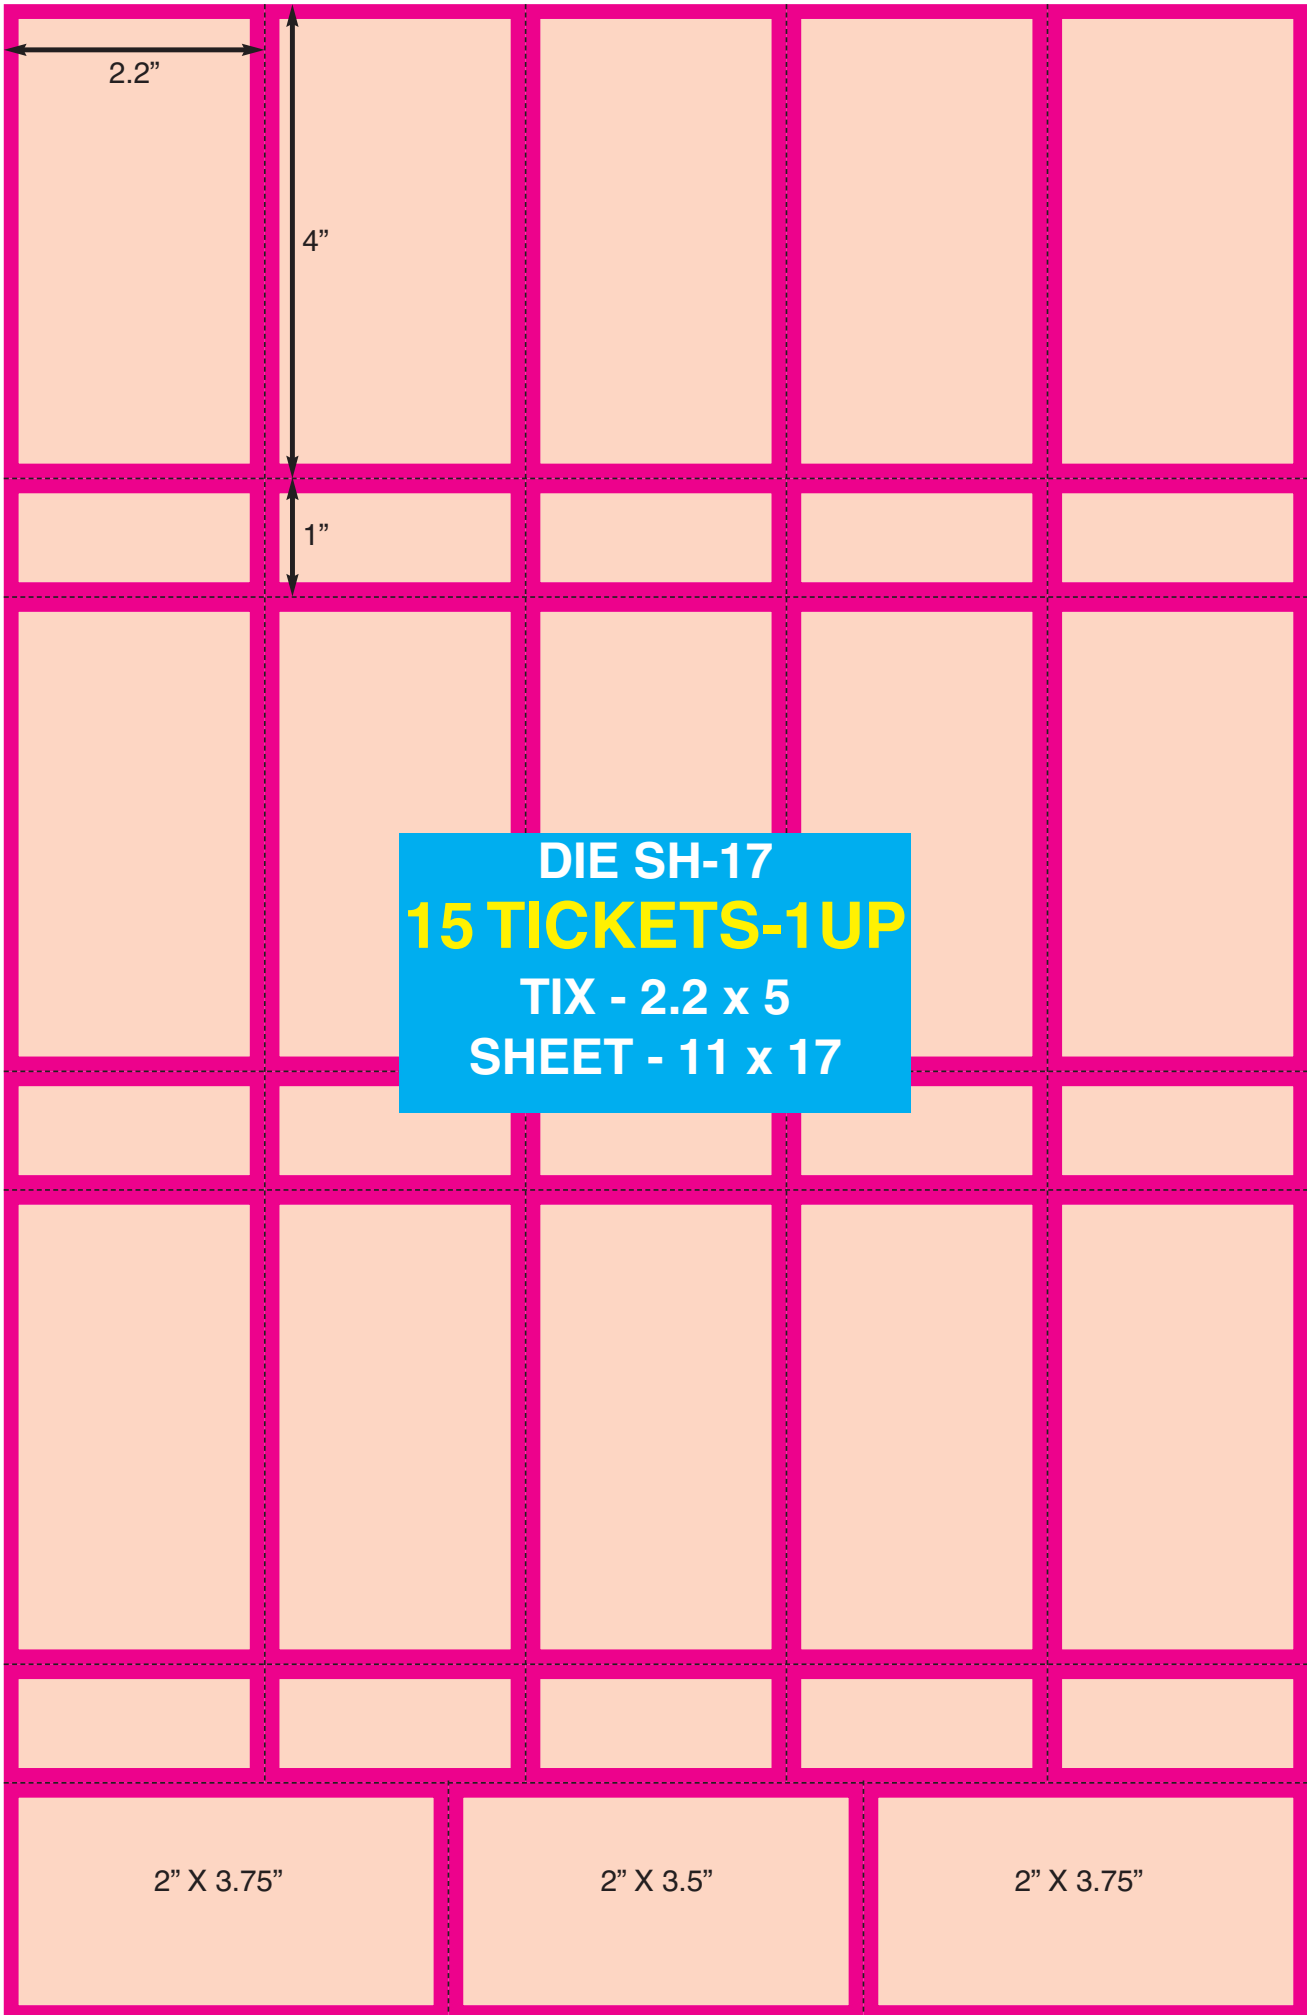

DIE SH-1
5 TICKETS-2UP
TIX - 2.4 X 5.5
SHEET - 7.5 X 12

2.4"

5.5"

2"

DIE SH-2
6 TICKETS-2UP
TIX - 1.833 X 5.66
SHEET - 8.5 X 11

1.833"

5.66"

2.84"

2"

2.2"

6.5"

1.25"

2.7"

5.5"

DIE SH-16
9 TICKETS-1UP
TIX - 2.7 x 5.5
SHEET - 10.8 x 16.5

8.1"

5.5"

2.2"

4"

1"

DIE SH-17
15 TICKETS-1UP
TIX - 2.2 x 5
SHEET - 11 x 17

2" X 3.75"

2" X 3.5"

2" X 3.75"

DIE SH-18
14 TICKETS
+ I.D. Card - 1up
TIX - 1.7 x 5.5
SHEET - 11 x 13.6

DIE SH-19
18 TICKETS - 1UP
TIX - 1.75 x 5
SHEET - 10.5 x 17

2.875"

5"

.625"

2.2"

11"

DIE SH-21
8.5 x 11 - 2 up
TIX - 2.2 x 5.625