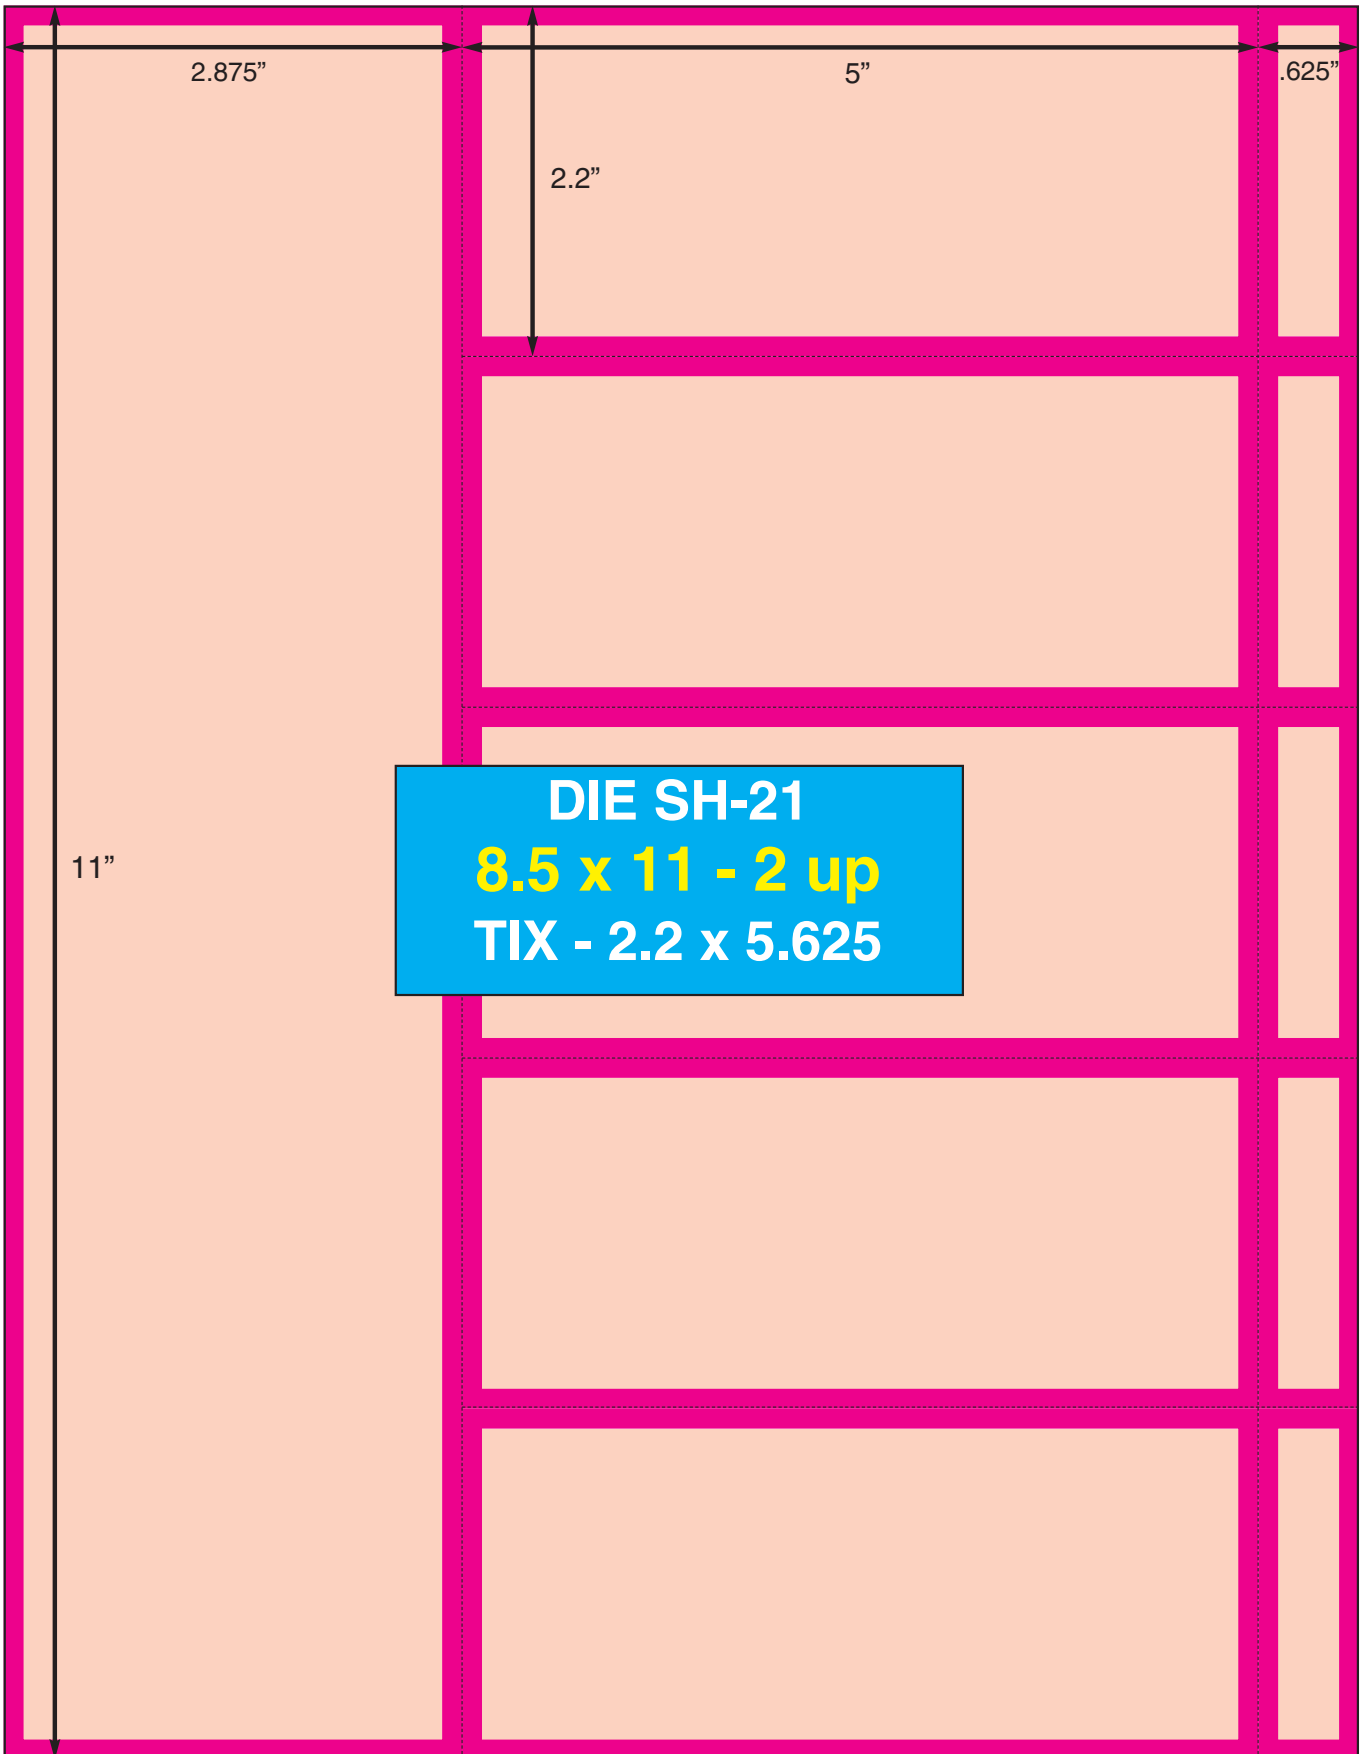

2"

2.2"

6.5"

1.25"

2.7"

5.5"

DIE SH-16
9 TICKETS-1UP
TIX - 2.7 x 5.5
SHEET - 10.8 x 16.5

8.1"

5.5"

2.2"

4"

1"

DIE SH-17
15 TICKETS-1UP
TIX - 2.2 x 5
SHEET - 11 x 17

2" X 3.75"

2" X 3.5"

2" X 3.75"

DIE SH-18
14 TICKETS
+ I.D. Card - 1up
TIX - 1.7 x 5.5
SHEET - 11 x 13.6

DIE SH-19
18 TICKETS - 1UP
TIX - 1.75 x 5
SHEET - 10.5 x 17

2.875"

5"

.625"

2.2"

11"

DIE SH-21
8.5 x 11 - 2 up
TIX - 2.2 x 5.625

DIE SH-22
12 TICKETS-1UP
TIX - 1.9375 x 5
SHEET - 11.625 x 12

DIE SH-23
12 TICKETS-1UP
TIX - 2 x 5.8125
SHEET - 12 x 17.5

DIE SH-24
8 TICKETS-1UP
TIX - 1.75 x 6.125
SHEET - 14 x 8