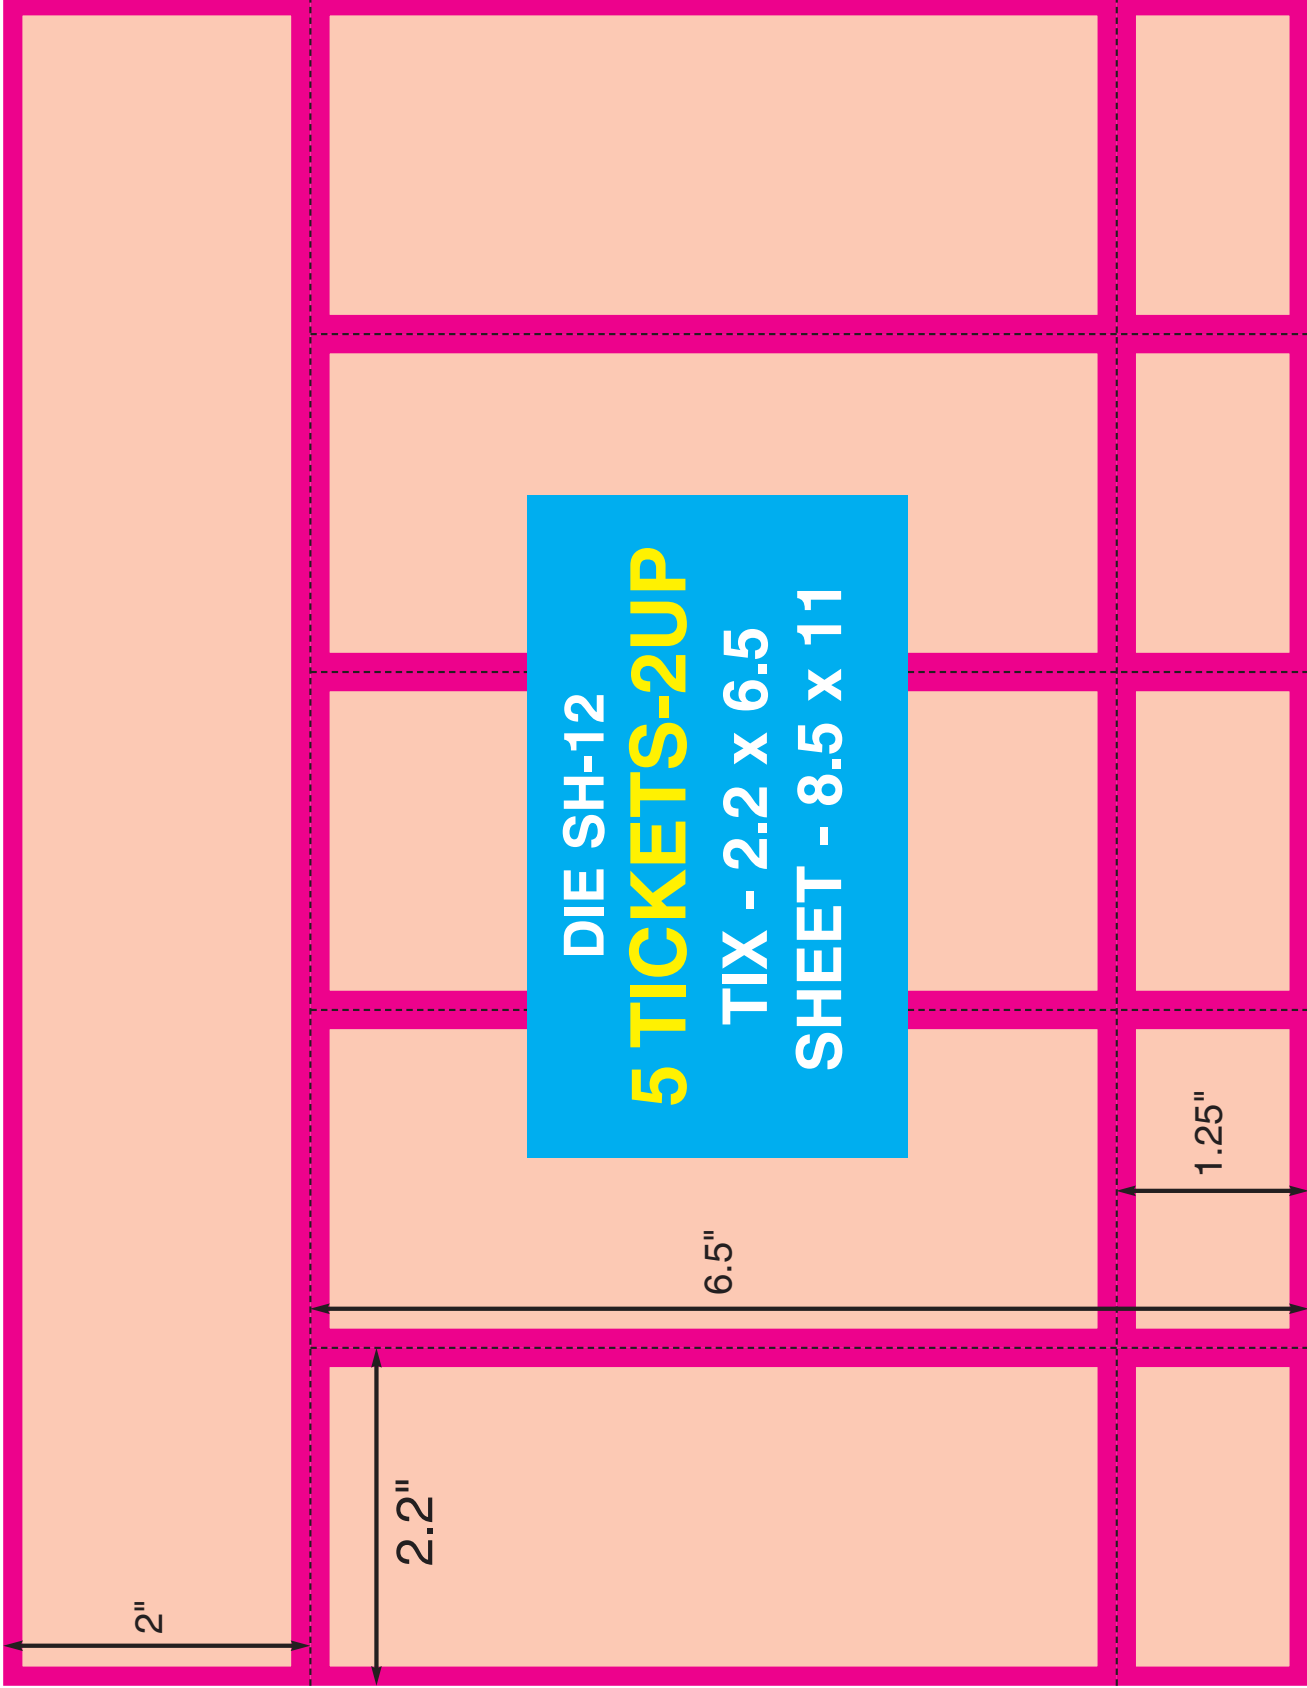

TIX - 2.25 x 5.5
SHEET - 9 x 13.5

2.5"

DIE SH-11
6 TICKETS-2UP
TIX - 2 x 6
SHEET - 8.5 x 12

2"

6"

4"

2.5"

DIE SH-12
5 TICKETS-2UP
TIX - 2.2 X 6.5
SHEET - 8.5 X 11

5.5"

2.2"

4"

1"

DIE SH-17
15 TICKETS-1UP
TIX - 2.2 x 5
SHEET - 11 x 17

2" X 3.75"

2" X 3.5"

2" X 3.75"

DIE SH-18
14 TICKETS
+ I.D. Card - 1up
TIX - 1.7 x 5.5
SHEET - 11 x 13.6

DIE SH-19
18 TICKETS - 1UP
TIX - 1.75 x 5
SHEET - 10.5 x 17

2.875"

5"

.625"

2.2"

11"

DIE SH-21
8.5 x 11 - 2 up
TIX - 2.2 x 5.625

DIE SH-22
12 TICKETS-1UP
TIX - 1.9375 x 5
SHEET - 11.625 x 12

DIE SH-23
12 TICKETS-1UP
TIX - 2 x 5.8125
SHEET - 12 x 17.5

DIE SH-24
8 TICKETS-1UP
TIX - 1.75 x 6.125
SHEET - 14 x 8