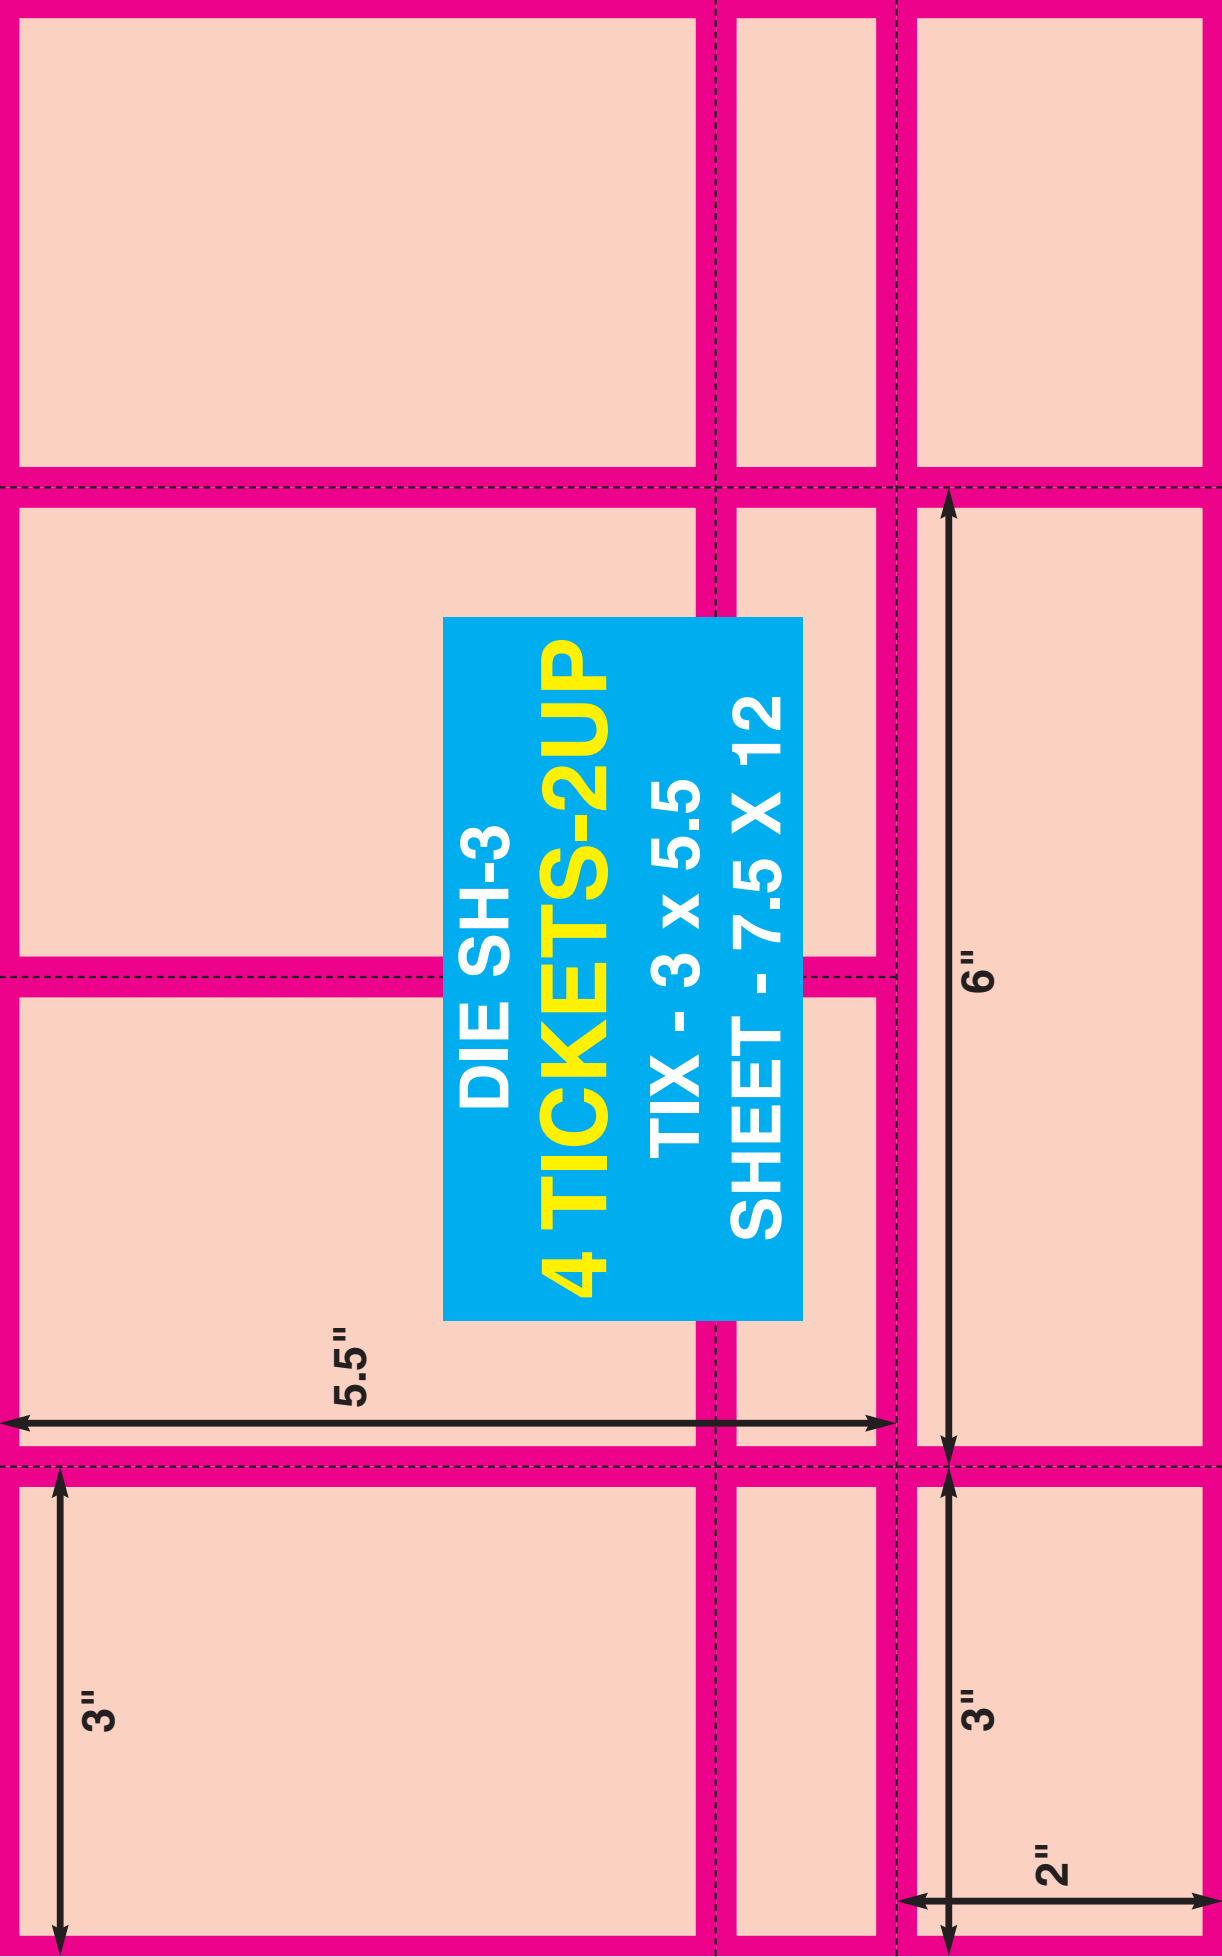

DIE SH-1
5 TICKETS-2UP
TIX - 2.4 X 5.5
SHEET - 7.5 X 12

2.4"

5.5"

2"

DIE SH-2
6 TICKETS-2UP
TIX - 1.833 X 5.66
SHEET - 8.5 X 11

1.833"

5.66"

2.84"

DIE SH-3
4 TICKETS-2UP
TIX - 3 X 5.5
SHEET - 7.5 X 12

3"

5.5"

6"

3"

2"

1.777"

5"

DIE SH-18
14 TICKETS
+ I.D. Card - 1up
TIX - 1.7 x 5.5
SHEET - 11 x 13.6

DIE SH-19
18 TICKETS - 1UP
TIX - 1.75 x 5
SHEET - 10.5 x 17

2.875"

5"

.625"

2.2"

11"

DIE SH-21
8.5 x 11 - 2 up
TIX - 2.2 x 5.625

DIE SH-22
12 TICKETS-1UP
TIX - 1.9375 x 5
SHEET - 11.625 x 12

DIE SH-23
12 TICKETS-1UP
TIX - 2 x 5.8125
SHEET - 12 x 17.5

DIE SH-24
8 TICKETS-1UP
TIX - 1.75 x 6.125
SHEET - 14 x 8