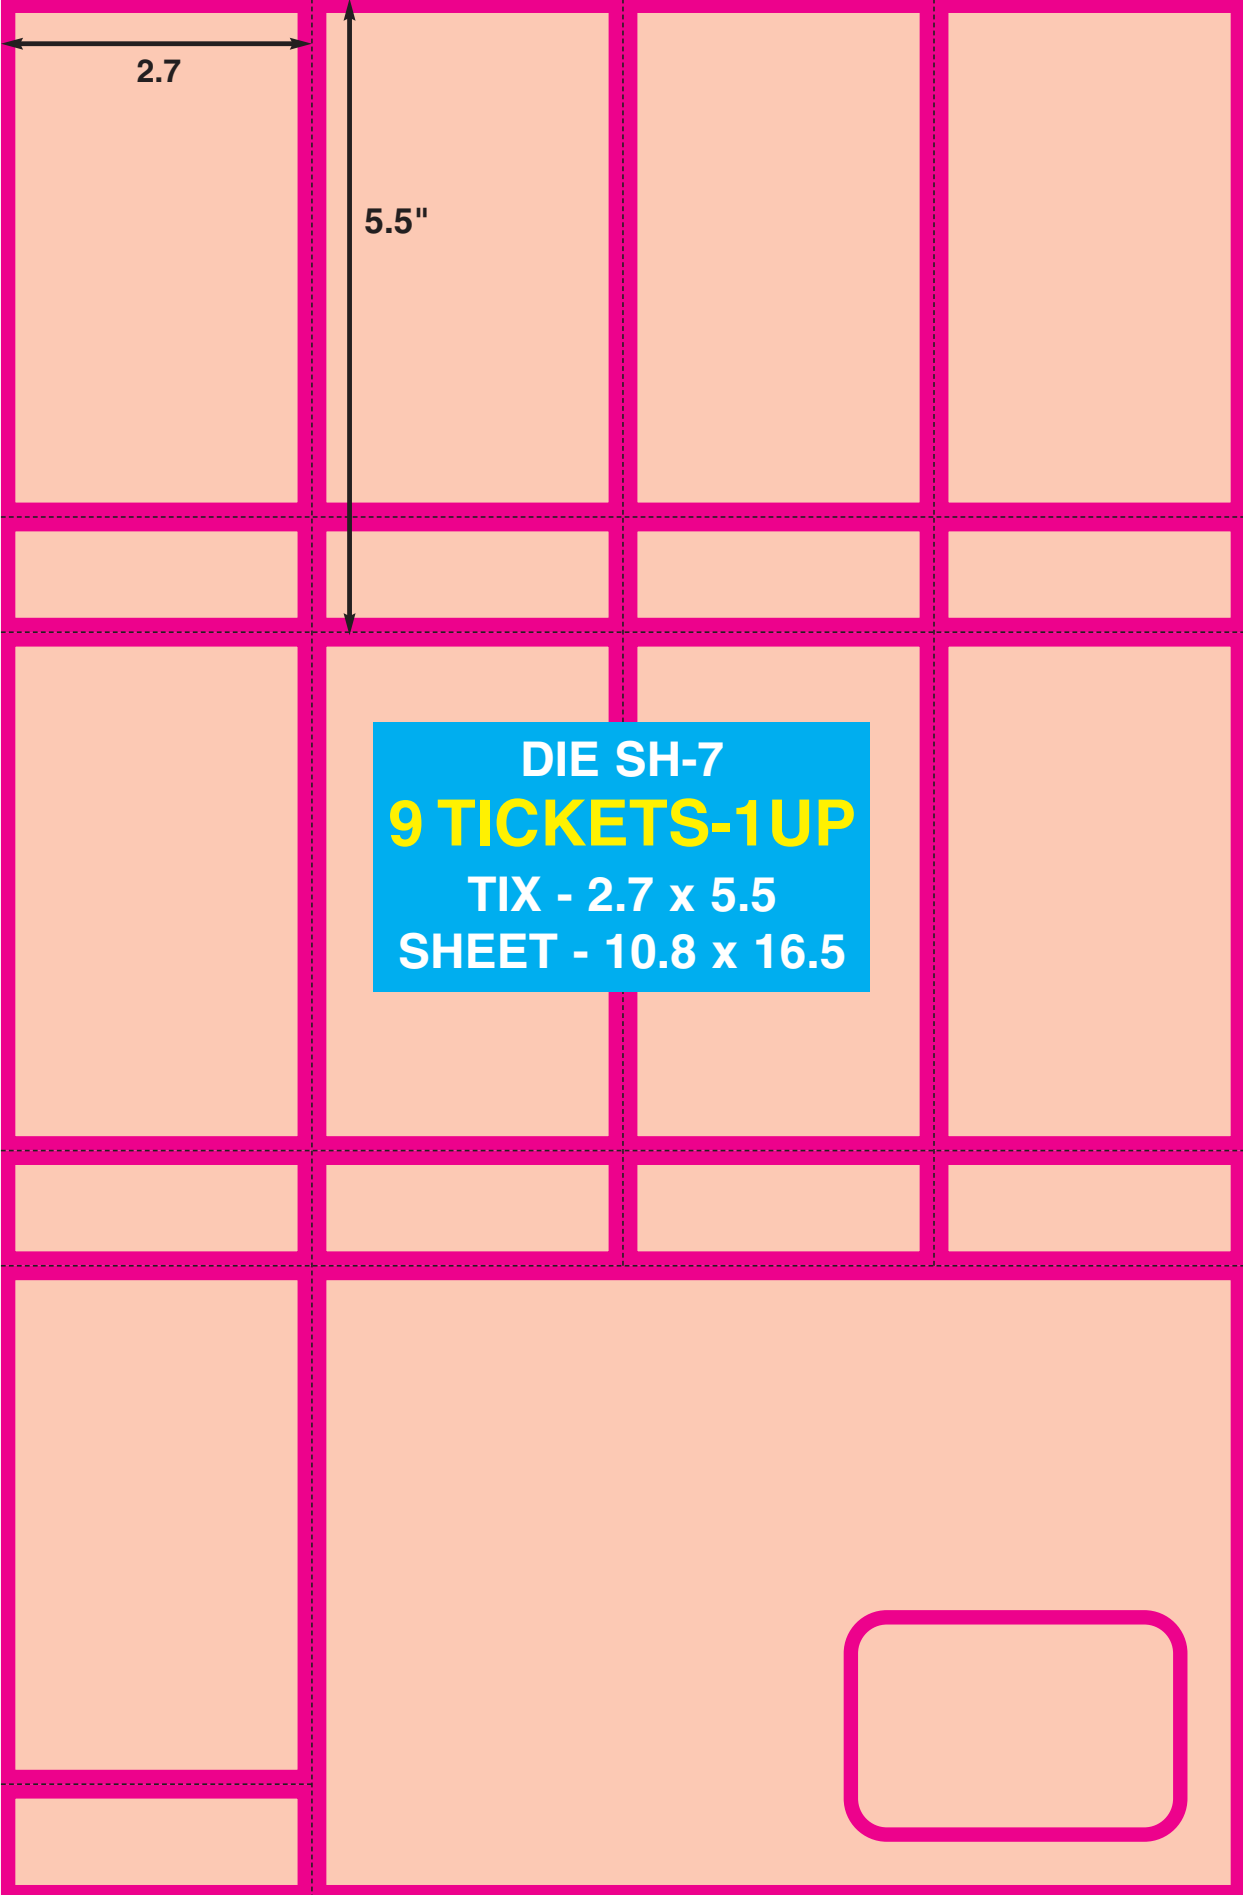

DIE SH-1
5 TICKETS-2UP
TIX - 2.4 X 5.5
SHEET - 7.5 X 12

2.4"

5.5"

2"

DIE SH-2
6 TICKETS-2UP
TIX - 1.833 X 5.66
SHEET - 8.5 X 11

1.833"

5.66"

2.84"

2"

DIE SH-5
18 TICKETS-1UP
TIX - 1.777 x 5
SHEET - 16 x 12

2.7

5.5"

DIE SH-7
9 TICKETS-1UP
TIX - 2.7 x 5.5
SHEET - 10.8 x 16.5

2.25"

5.5"

DIE SH-8
8 TICKETS-1UP
TIX - 2.25 x 5.5
SHEET - 9 x 13.5

DIE SH-18
14 TICKETS
+ I.D. Card - 1up
TIX - 1.7 x 5.5
SHEET - 11 x 13.6

DIE SH-19
18 TICKETS - 1UP
TIX - 1.75 x 5
SHEET - 10.5 x 17

2.875"

5"

.625"

2.2"

11"

DIE SH-21
8.5 x 11 - 2 up
TIX - 2.2 x 5.625

DIE SH-22
12 TICKETS-1UP
TIX - 1.9375 x 5
SHEET - 11.625 x 12

DIE SH-23
12 TICKETS-1UP
TIX - 2 x 5.8125
SHEET - 12 x 17.5

DIE SH-24
8 TICKETS-1UP
TIX - 1.75 x 6.125
SHEET - 14 x 8