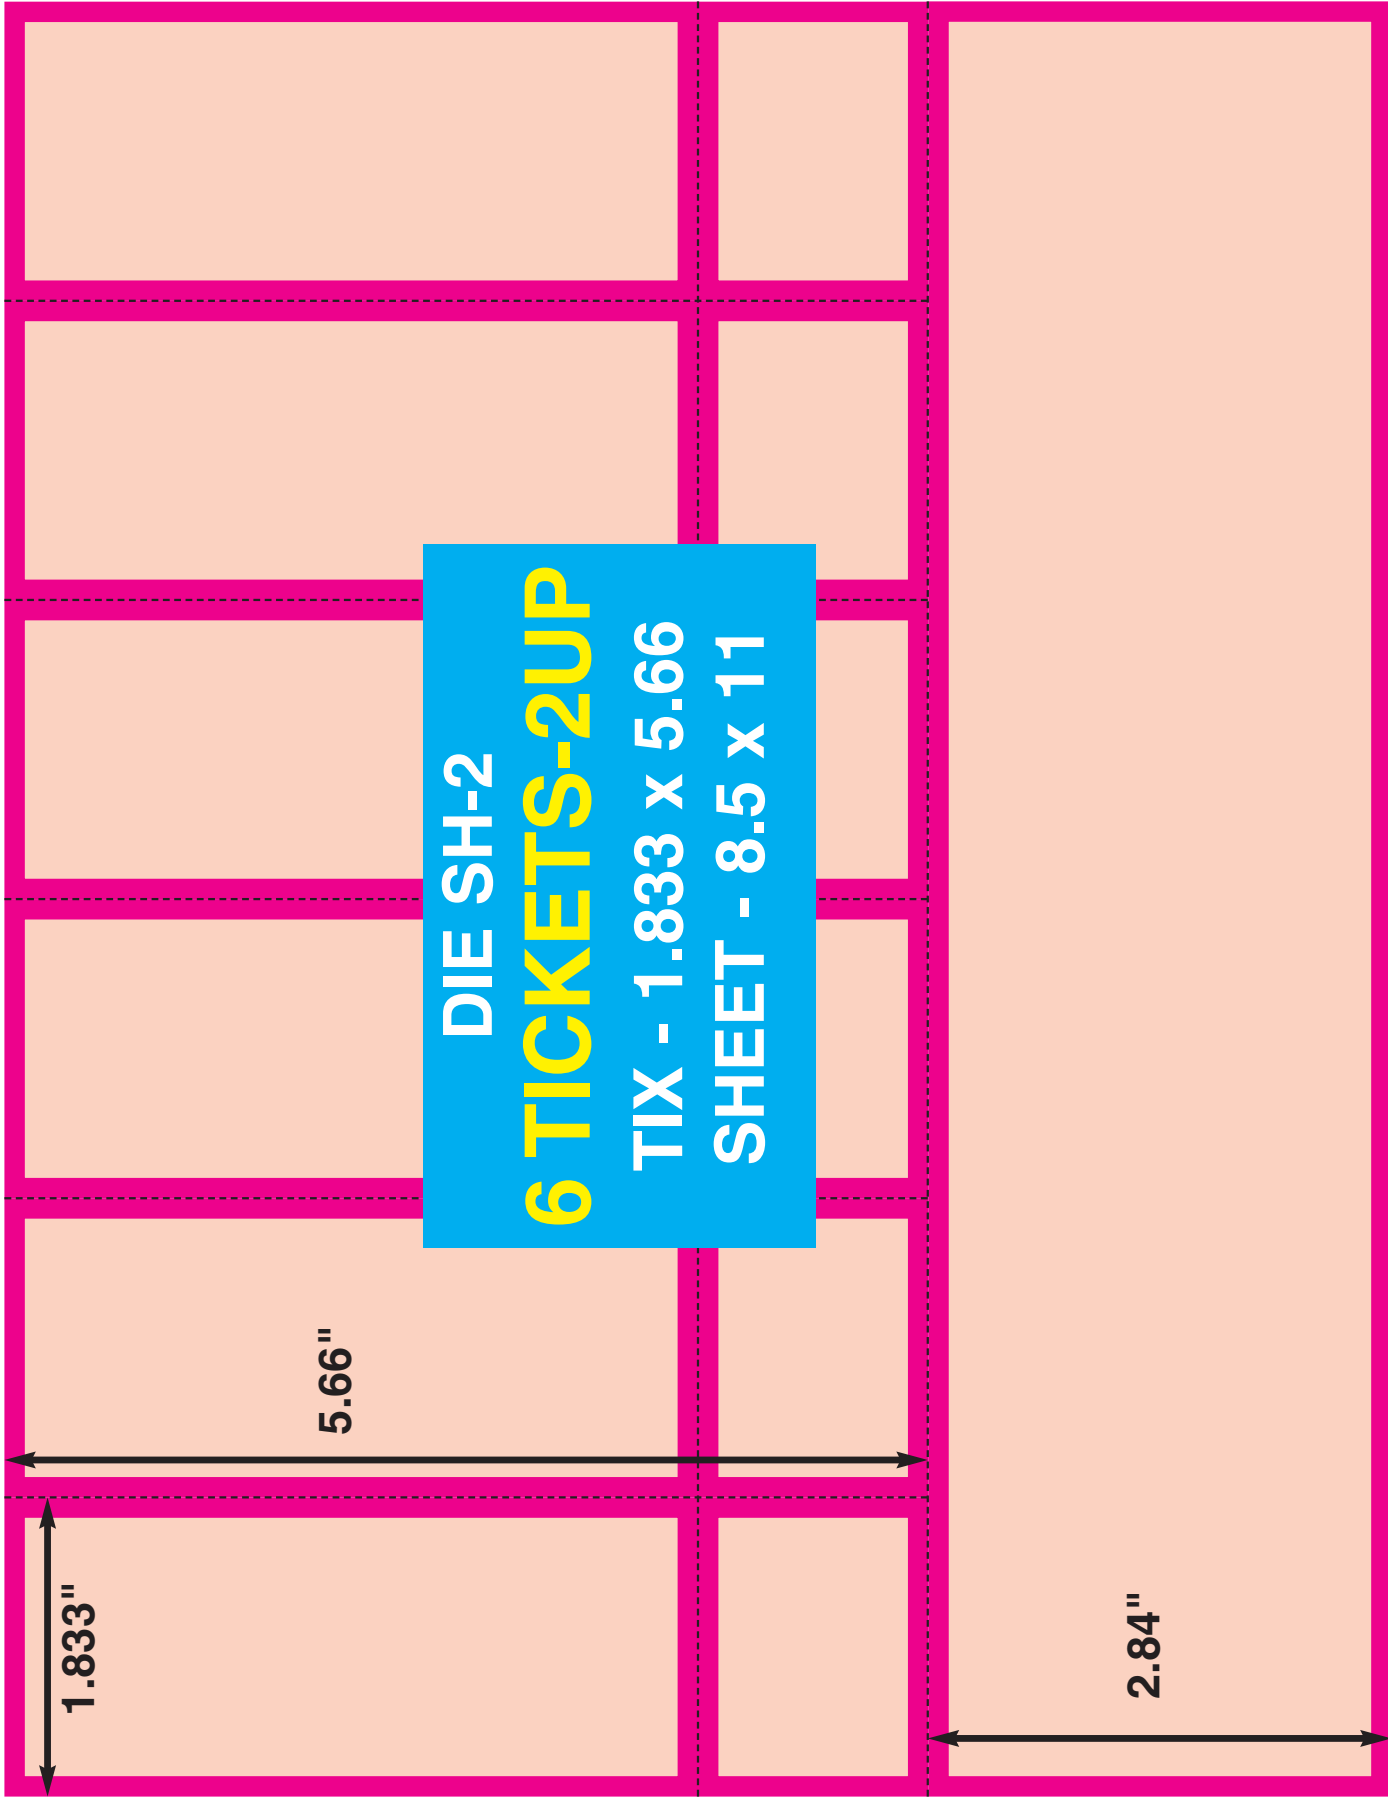

DIE SH-1
5 TICKETS-2UP
TIX - 2.4 X 5.5
SHEET - 7.5 X 12

2.4"

5.5"

2"

DIE SH-2
6 TICKETS-2UP
TIX - 1.833 X 5.66
SHEET - 8.5 X 11

1.833"

5.66"

2.84"

DIE SH-3
4 TICKETS-2UP
TIX - 3 X 5.5
SHEET - 7.5 X 12

3"

5.5"

6"

3"

2"

1.777"

5"

DIE SH-18
14 TICKETS
+ I.D. Card - 1up
TIX - 1.7 x 5.5
SHEET - 11 x 13.6

DIE SH-19
18 TICKETS - 1UP
TIX - 1.75 x 5
SHEET - 10.5 x 17

2.875"

5"

.625"

2.2"

11"

DIE SH-21
8.5 x 11 - 2 up
TIX - 2.2 x 5.625

DIE SH-22
12 TICKETS-1UP
TIX - 1.9375 x 5
SHEET - 11.625 x 12

DIE SH-23
12 TICKETS-1UP
TIX - 2 x 5.8125
SHEET - 12 x 17.5

DIE SH-24
8 TICKETS-1UP
TIX - 1.75 x 6.125
SHEET - 14 x 8