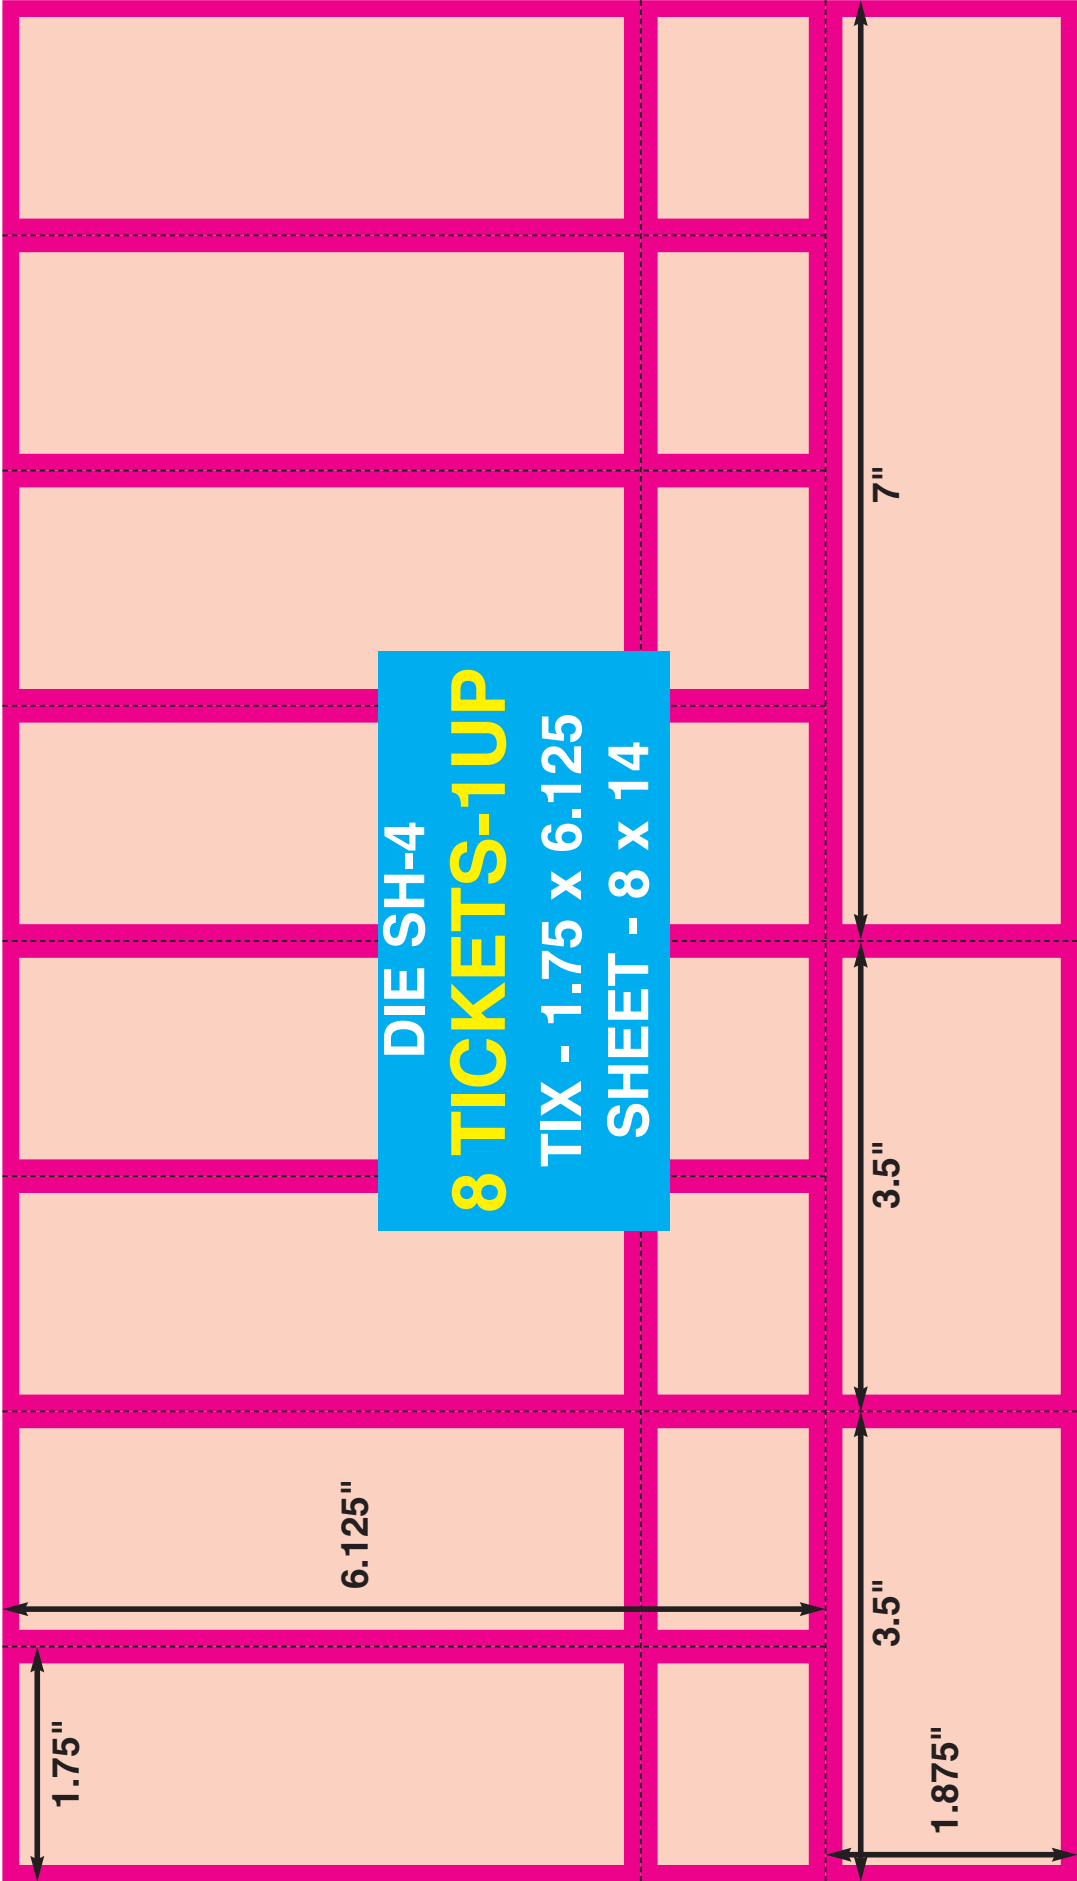

DIE SH-1
5 TICKETS-2UP
TIX - 2.4 X 5.5
SHEET - 7.5 X 12

2.4"

5.5"

2"

DIE SH-2
6 TICKETS-2UP
TIX - 1.833 X 5.66
SHEET - 8.5 X 11

1.833"

5.66"

2.84"

DIE SH-3
4 TICKETS-2UP
TIX - 3 X 5.5
SHEET - 7.5 X 12

3"

5.5"

6"

3"

2"

1.777"

5"

DIE SH-18
14 TICKETS
+ I.D. Card - 1up
TIX - 1.7 x 5.5
SHEET - 11 x 13.6

DIE SH-19
18 TICKETS - 1UP
TIX - 1.75 x 5
SHEET - 10.5 x 17

2.875"

5"

.625"

2.2"

11"

DIE SH-21
8.5 x 11 - 2 up
TIX - 2.2 x 5.625

DIE SH-22
12 TICKETS-1UP
TIX - 1.9375 x 5
SHEET - 11.625 x 12

DIE SH-23
12 TICKETS-1UP
TIX - 2 x 5.8125
SHEET - 12 x 17.5

DIE SH-24
8 TICKETS-1UP
TIX - 1.75 x 6.125
SHEET - 14 x 8