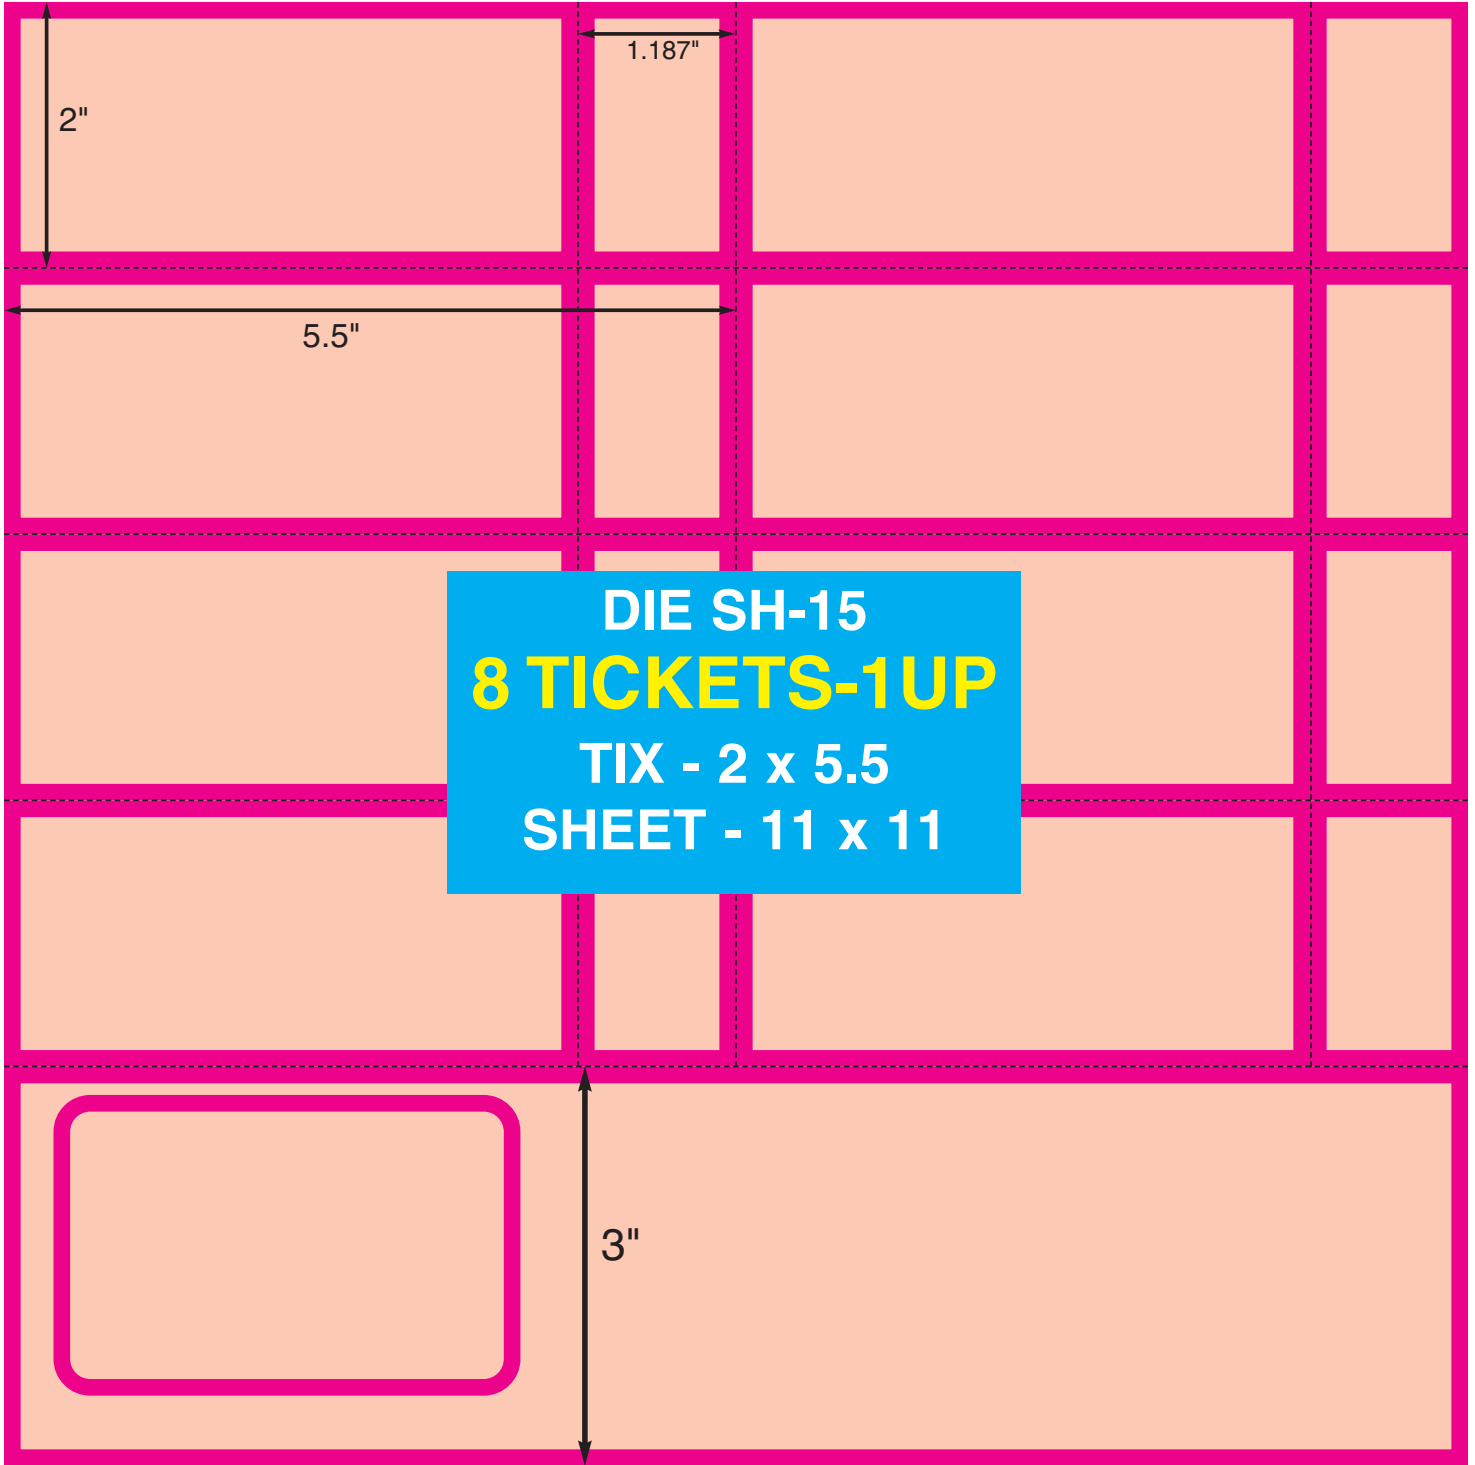

2"

2.2"

6.5"

1.25"

2.7"

5.5"

DIE SH-16
9 TICKETS-1UP
TIX - 2.7 x 5.5
SHEET - 10.8 x 16.5

8.1"

5.5"

2.2"

4"

1"

DIE SH-17
15 TICKETS-1UP
TIX - 2.2 x 5
SHEET - 11 x 17

2" X 3.75"

2" X 3.5"

2" X 3.75"

DIE SH-18
14 TICKETS
+ I.D. Card - 1up
TIX - 1.7 x 5.5
SHEET - 11 x 13.6

DIE SH-19
18 TICKETS - 1UP
TIX - 1.75 x 5
SHEET - 10.5 x 17

2.875"

5"

.625"

2.2"

11"

DIE SH-21
8.5 x 11 - 2 up
TIX - 2.2 x 5.625

DIE SH-22
12 TICKETS-1UP
TIX - 1.9375 x 5
SHEET - 11.625 x 12

DIE SH-23
12 TICKETS-1UP
TIX - 2 x 5.8125
SHEET - 12 x 17.5

DIE SH-24
8 TICKETS-1UP
TIX - 1.75 x 6.125
SHEET - 14 x 8