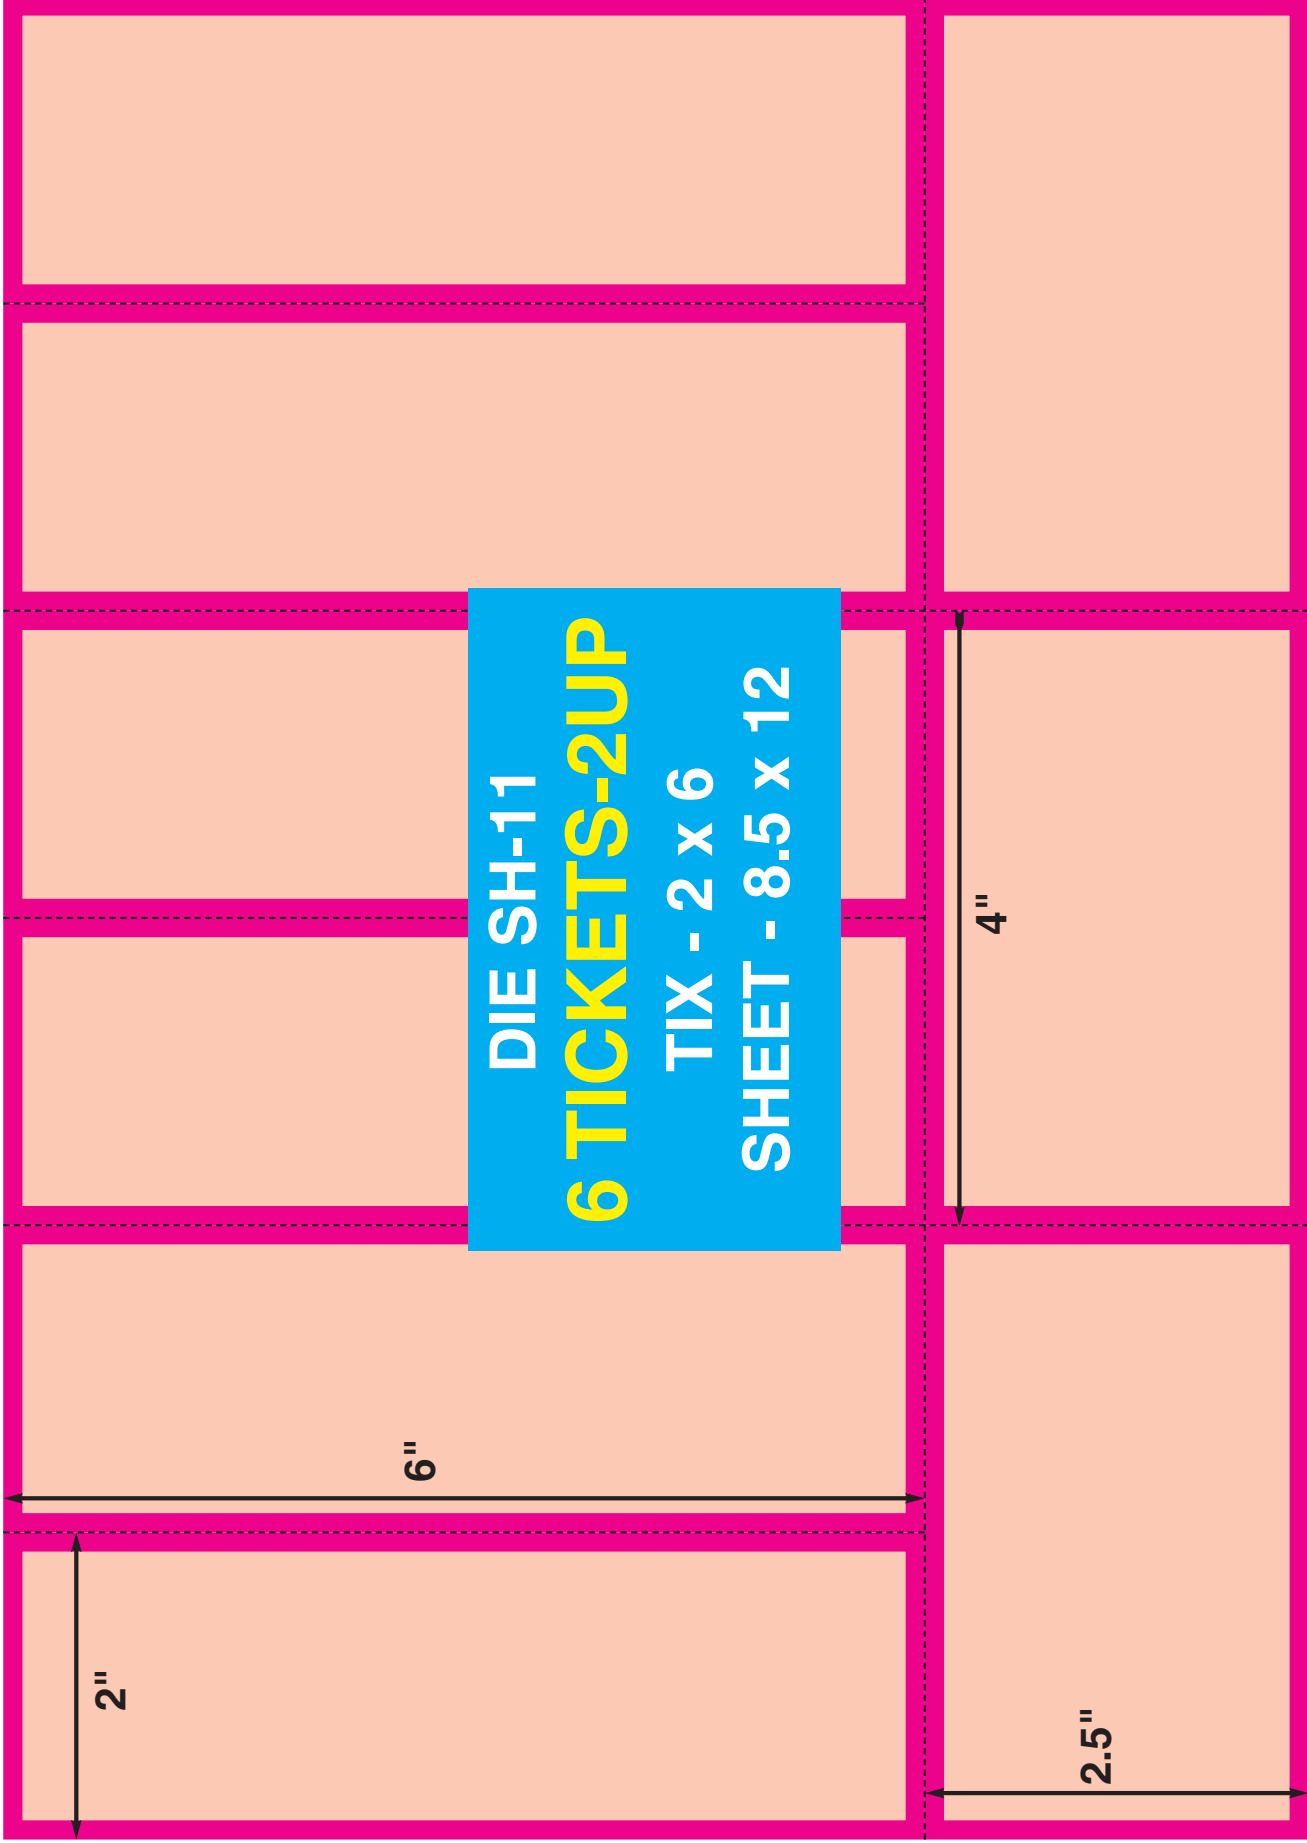

DIE SH-11
6 TICKETS-2UP
TIX - 2 x 6
SHEET - 8.5 x 12

2"

6"

4"

2.5"