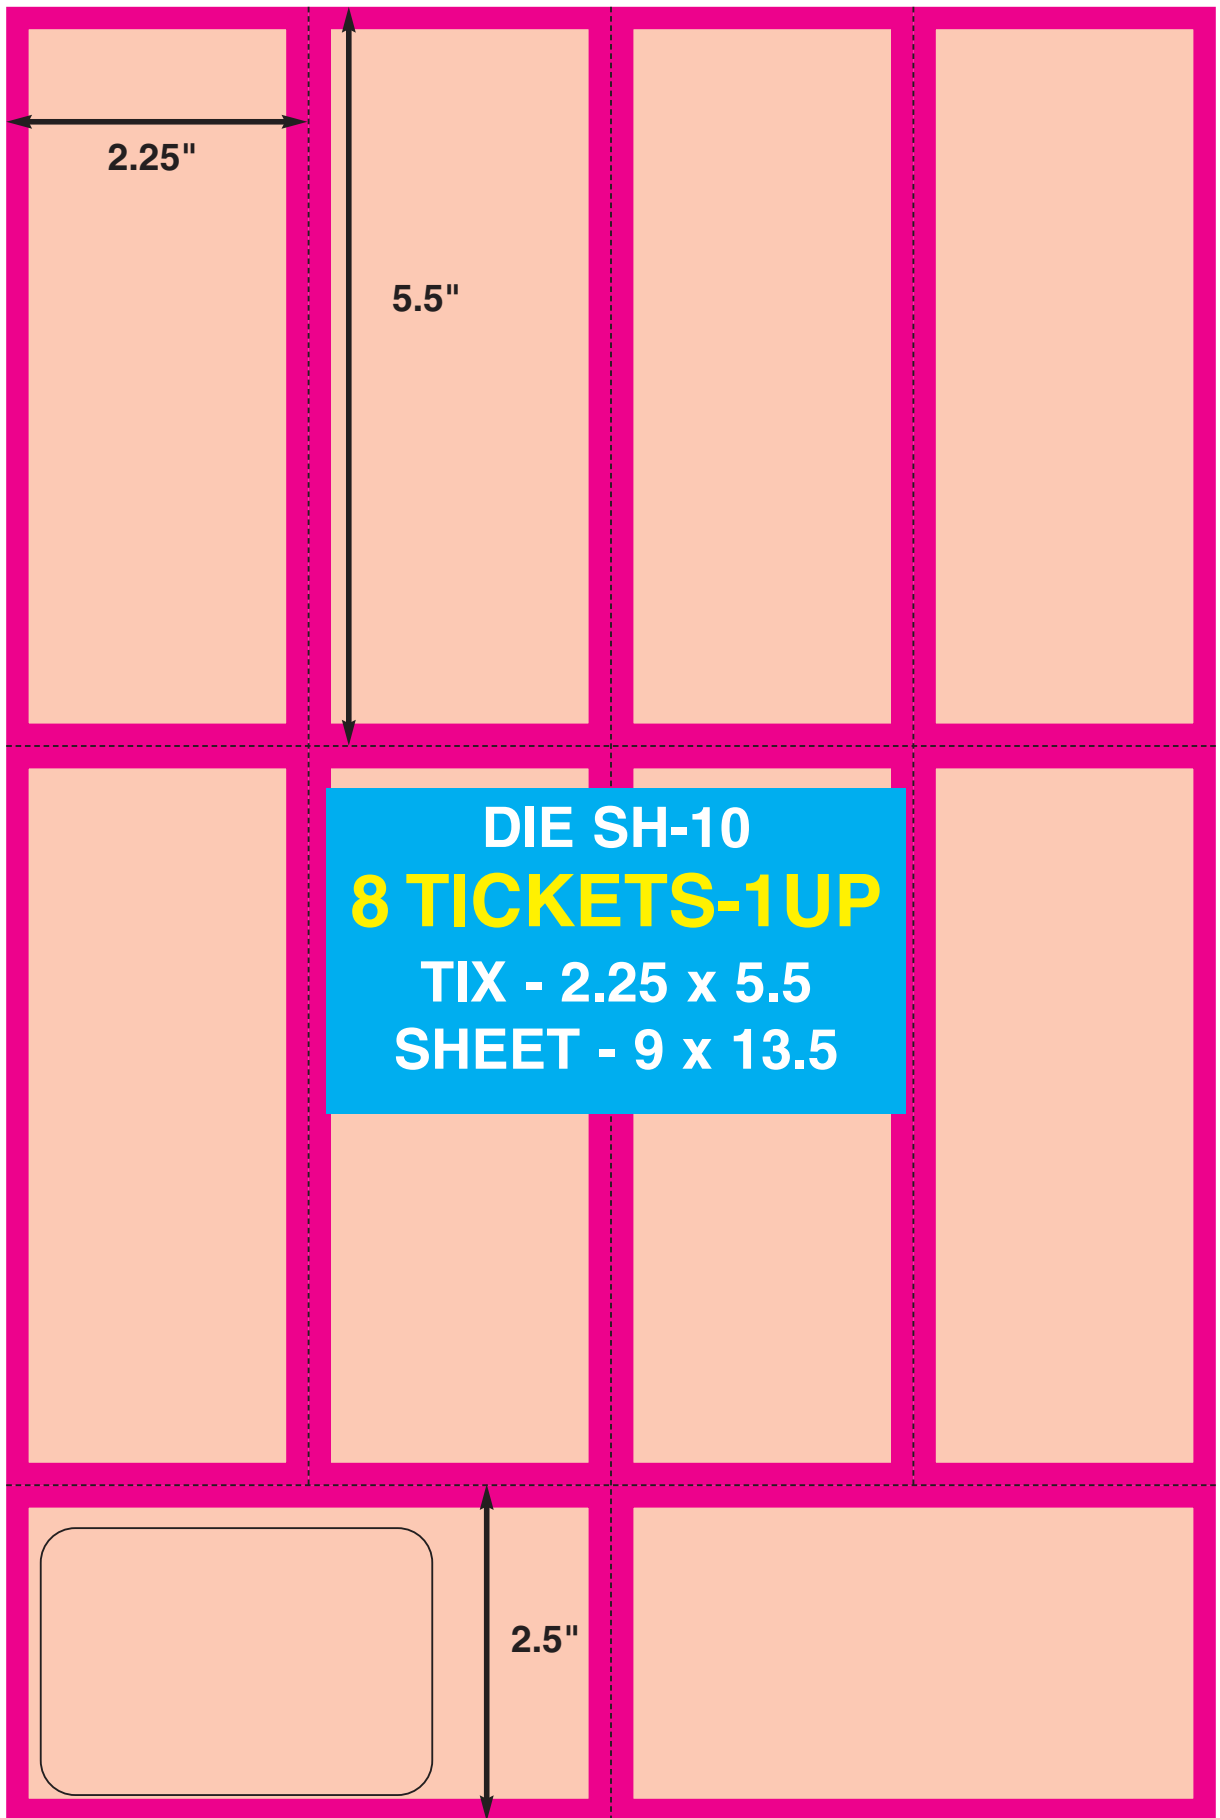

2.5"

1.937"

5"

DIE SH-9
18 TICKETS-1UP
TIX - 1.937 x 5
SHEET - 11.622 x 17

2"

2.25"

5.5"

DIE SH-10
8 TICKETS-1UP

5.5"

2.2"

4"

1"

DIE SH-17
15 TICKETS-1UP
TIX - 2.2 x 5
SHEET - 11 x 17

2" X 3.75"

2" X 3.5"

2" X 3.75"

DIE SH-18
14 TICKETS
+ I.D. Card - 1up
TIX - 1.7 x 5.5
SHEET - 11 x 13.6

DIE SH-19
18 TICKETS - 1UP
TIX - 1.75 x 5
SHEET - 10.5 x 17

2.875"

5"

.625"

2.2"

11"

DIE SH-21
8.5 x 11 - 2 up
TIX - 2.2 x 5.625

DIE SH-22
12 TICKETS-1UP
TIX - 1.9375 x 5
SHEET - 11.625 x 12

DIE SH-23
12 TICKETS-1UP
TIX - 2 x 5.8125
SHEET - 12 x 17.5

DIE SH-24
8 TICKETS-1UP
TIX - 1.75 x 6.125
SHEET - 14 x 8