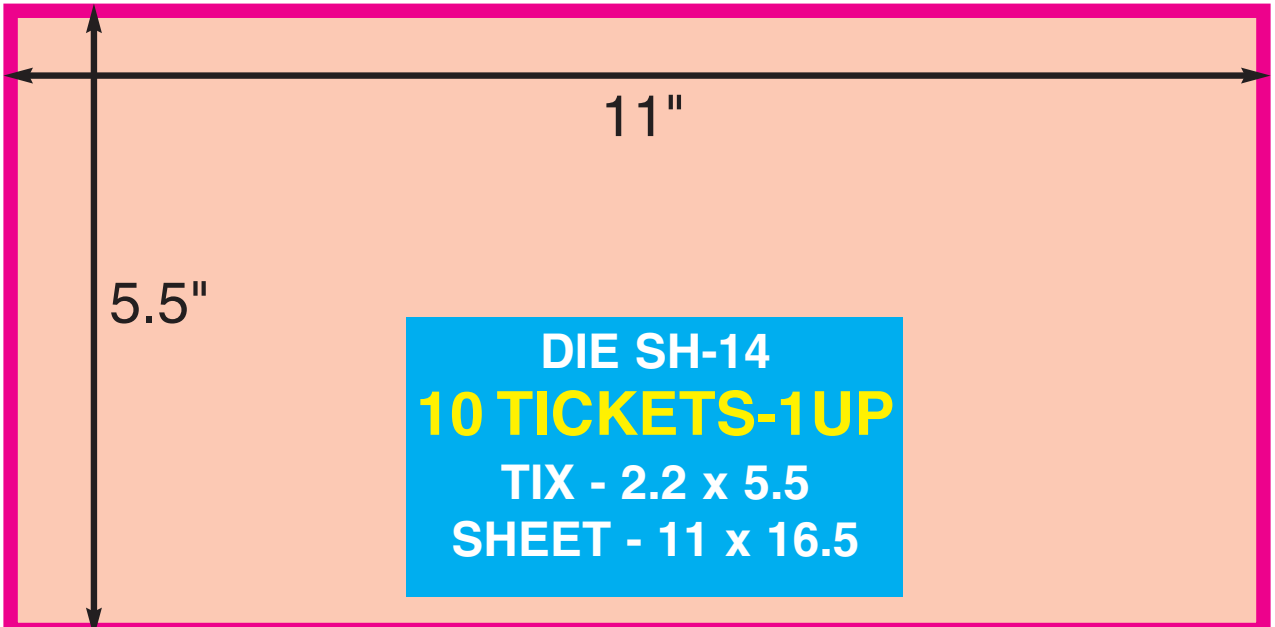

TIX - 2.25 x 5.5
SHEET - 9 x 13.5

2.5"

DIE SH-11
6 TICKETS-2UP
TIX - 2 x 6
SHEET - 8.5 x 12

2"

6"

4"

2.5"

DIE SH-12
5 TICKETS-2UP
TIX - 2.2 X 6.5
SHEET - 8.5 X 11

2"

2.2"

6.5"

1.25"

2.7"

5.5"

DIE SH-16
9 TICKETS-1UP
TIX - 2.7 x 5.5
SHEET - 10.8 x 16.5

8.1"

5.5"

2.2"

4"

1"

DIE SH-17
15 TICKETS-1UP
TIX - 2.2 x 5
SHEET - 11 x 17

2" X 3.75"

2" X 3.5"

2" X 3.75"

DIE SH-18
14 TICKETS
+ I.D. Card - 1up
TIX - 1.7 x 5.5
SHEET - 11 x 13.6

DIE SH-19
18 TICKETS - 1UP
TIX - 1.75 x 5
SHEET - 10.5 x 17

2.875"

5"

.625"

2.2"

11"

DIE SH-21
8.5 x 11 - 2 up
TIX - 2.2 x 5.625