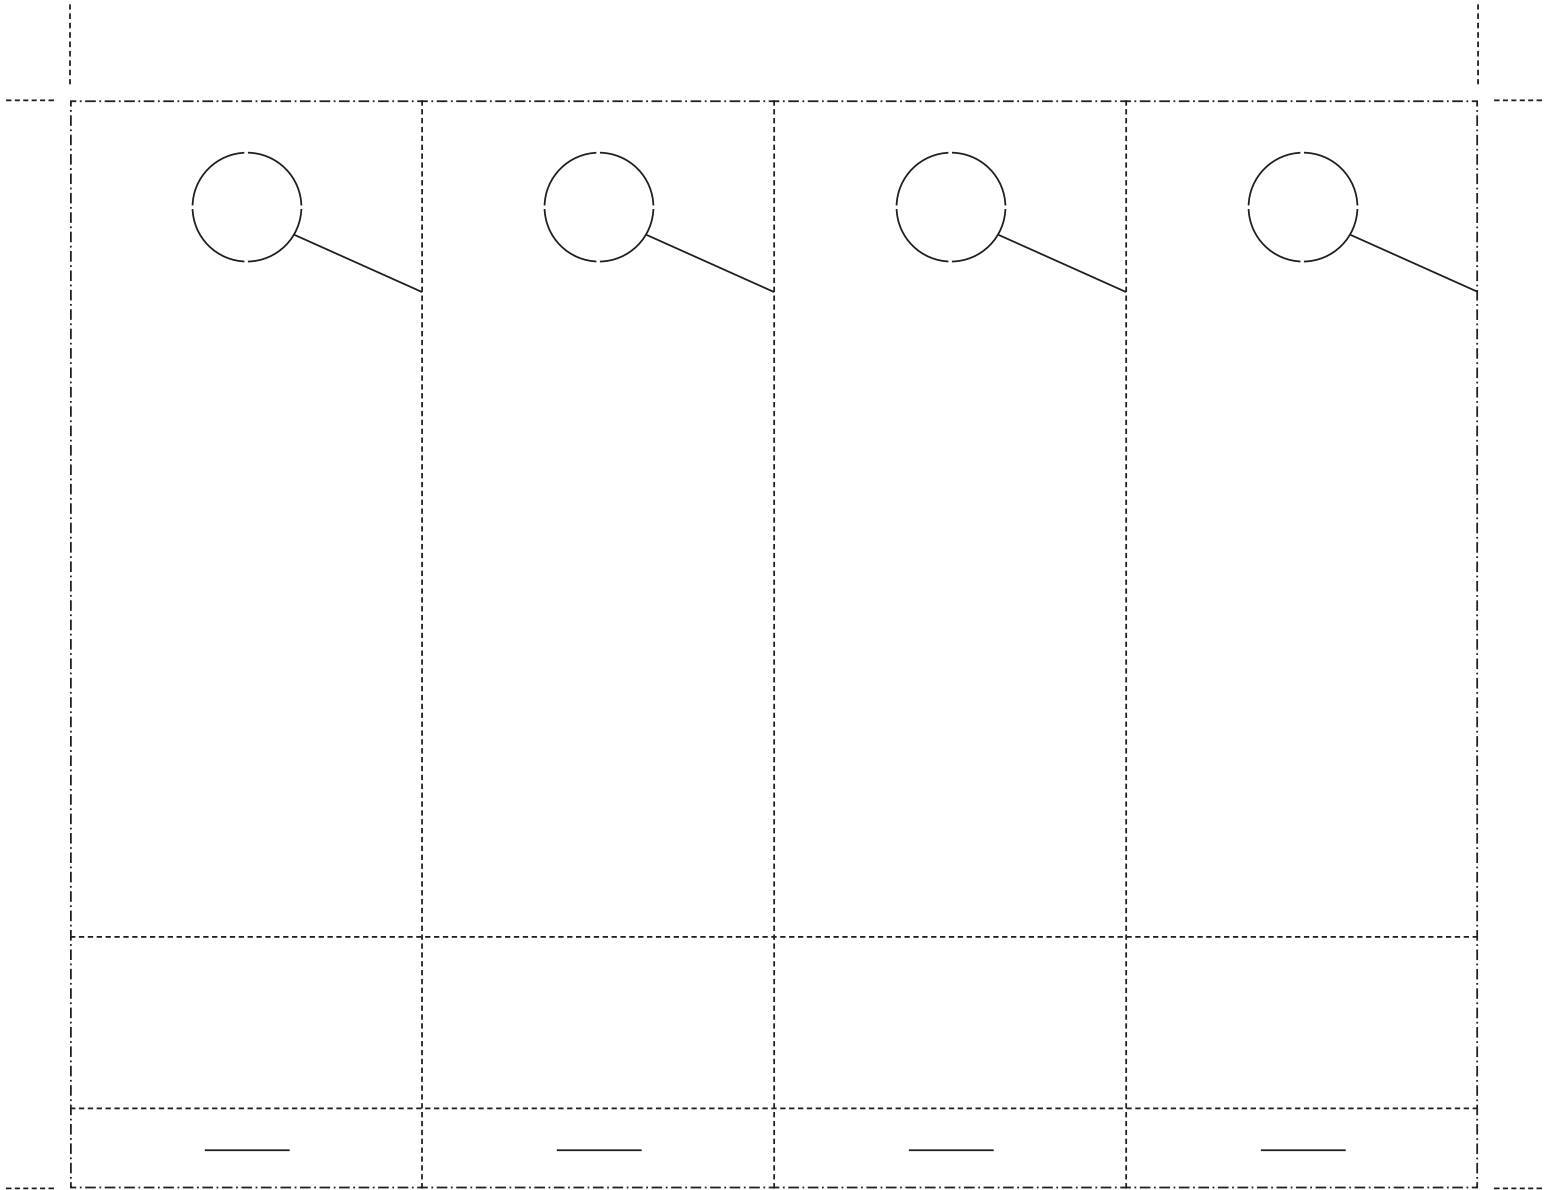

DIE PK-8
3UP
TIX - 2.83 x 11

*May Not Be To Scale

*May Not Be To Scale

DIE PK-10
3UP
TIX - 2.83 x 11

*May Not Be To Scale

*May Not Be To Scale

*May Not Be To Scale

*May Not Be To Scale

PK_14 • 2" x 7.5" Single / 10" x 7.5" Sheet - RUNS 2UP

*May Not Be To Scale

PK_15 • 2.333" x 8.5" Single / 14" x 8.5" Sheet - RUNS 1UP

*May Not Be To Scale

PK_16 With Stub Perf & Book Perf
2.75" x 8.5" Single / 8.5" x 11" Sheet - RUNS 2UP

*May Not Be To Scale

*May Not Be To Scale

*May Not Be To Scale

DIE PK-20
12 x 11.625 - 1 up
TIX - 3 x 5.812

DIE PK-21
7.5 x 14 - 1 up
TIX - 2 x 7.5