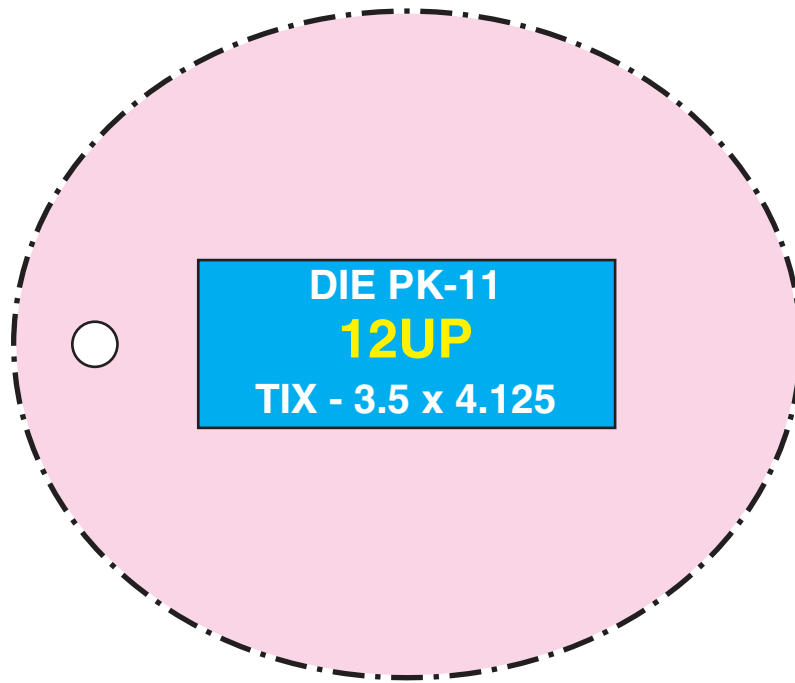

DIE PK-8
3UP
TIX - 2.83 x 11

*May Not Be To Scale

*May Not Be To Scale

DIE PK-10
3UP
TIX - 2.83 x 11

*May Not Be To Scale

*May Not Be To Scale

*May Not Be To Scale

*May Not Be To Scale

PK_14 • 2" x 7.5" Single / 10" x 7.5" Sheet - RUNS 2UP

*May Not Be To Scale

PK_15 • 2.333" x 8.5" Single / 14" x 8.5" Sheet - RUNS 1UP

*May Not Be To Scale

PK_16 With Stub Perf & Book Perf
2.75" x 8.5" Single / 8.5" x 11" Sheet - RUNS 2UP

*May Not Be To Scale

*May Not Be To Scale

*May Not Be To Scale

DIE PK-20
12 x 11.625 - 1 up
TIX - 3 x 5.812

DIE PK-21
7.5 x 14 - 1 up
TIX - 2 x 7.5