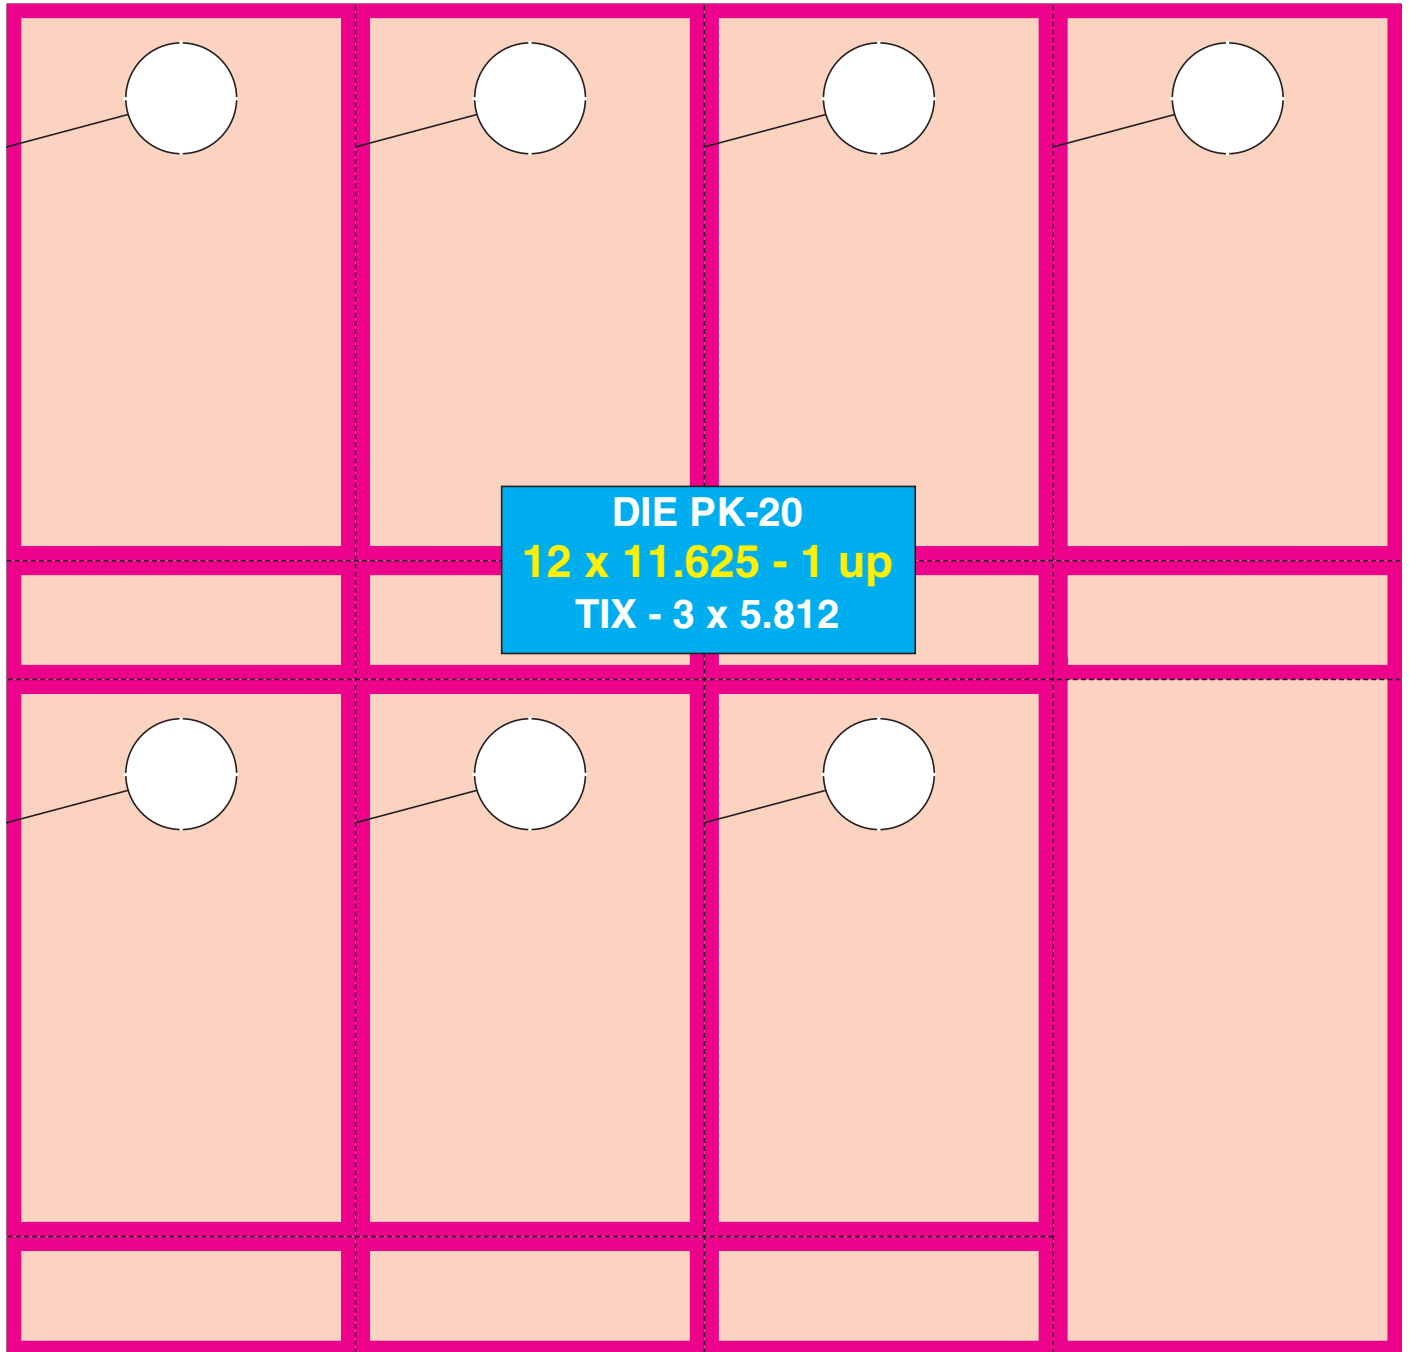

*May Not Be To Scale

*May Not Be To Scale

*May Not Be To Scale

*May Not Be To Scale

*May Not Be To Scale

*May Not Be To Scale

*May Not Be To Scale

*May Not Be To Scale

DIE PK-8
3UP
TIX - 2.83 x 11

*May Not Be To Scale

*May Not Be To Scale

DIE PK-10
3UP
TIX - 2.83 x 11

*May Not Be To Scale

*May Not Be To Scale

*May Not Be To Scale

*May Not Be To Scale

PK_14 • 2" x 7.5" Single / 10" x 7.5" Sheet - RUNS 2UP

*May Not Be To Scale

PK_15 • 2.333" x 8.5" Single / 14" x 8.5" Sheet - RUNS 1UP

*May Not Be To Scale

PK_16 With Stub Perf & Book Perf
2.75" x 8.5" Single / 8.5" x 11" Sheet - RUNS 2UP

*May Not Be To Scale

*May Not Be To Scale

*May Not Be To Scale

DIE PK-20
12 x 11.625 - 1 up
TIX - 3 x 5.812

DIE PK-21
7.5 x 14 - 1 up
TIX - 2 x 7.5