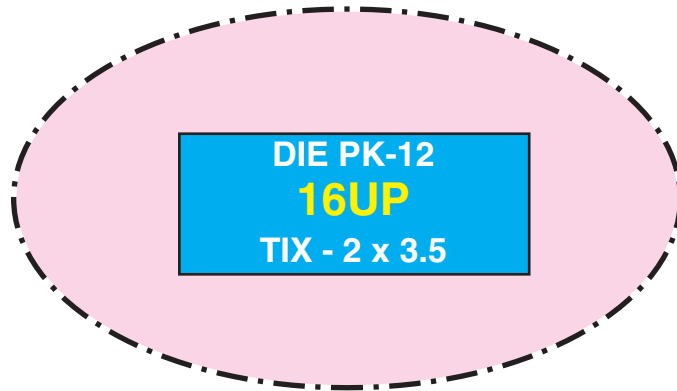

DIE PK-8
3UP
TIX - 2.83 x 11

*May Not Be To Scale

*May Not Be To Scale

DIE PK-10
3UP
TIX - 2.83 x 11

*May Not Be To Scale

*May Not Be To Scale

*May Not Be To Scale

*May Not Be To Scale

PK_14 • 2" x 7.5" Single / 10" x 7.5" Sheet - RUNS 2UP

*May Not Be To Scale

PK_15 • 2.333" x 8.5" Single / 14" x 8.5" Sheet - RUNS 1UP

*May Not Be To Scale

PK_16 With Stub Perf & Book Perf
2.75" x 8.5" Single / 8.5" x 11" Sheet - RUNS 2UP

*May Not Be To Scale

*May Not Be To Scale

*May Not Be To Scale

DIE PK-20
12 x 11.625 - 1 up
TIX - 3 x 5.812

DIE PK-21
7.5 x 14 - 1 up
TIX - 2 x 7.5